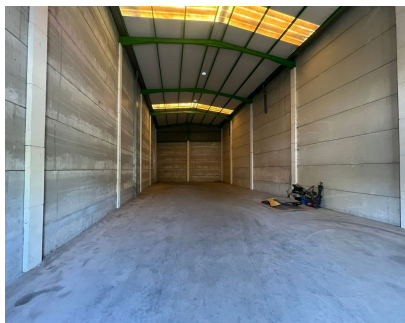

Ventas - Comercial - Coín

220.000€

Ref.-ID: MIBGR4828423

Coín

Comercial

 **231 m2**

Newly constructed warehouse in the centre of Coín one previous owner who stored his vehicles clean and as new water and electricity to be installed by new owner but this is very straightforward Nave industrial, Coín, Costa del Sol. Construidos 231 m². Posición : Ciudad. Estado : Excelente.