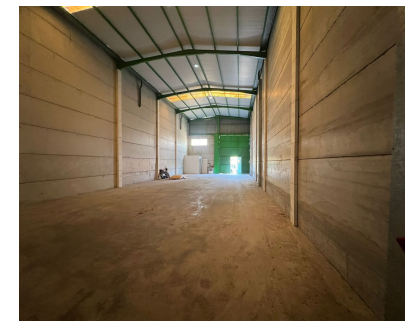

Ventas - Comercial - Coín

220.000€

Ref.-ID: MIBGR4828423

Coín

Comercial

 **231 m2**

Newly constructed warehouse in the centre of Coín one previous owner who stored his vehicles clean and as new water and electricity to be installed by new owner but this is very straightforward Nave industrial, Coín, Costa del Sol. Construidos 231 m². Posición : Ciudad. Estado : Excelente.