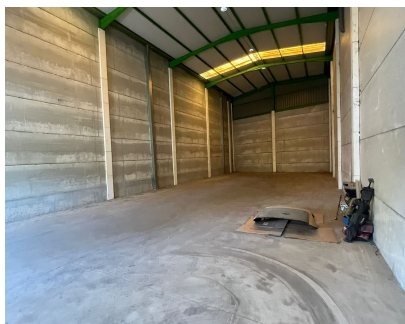

Ventas - Comercial - Coín

220.000€

Ref.-ID: MIBGR4828423

Coín

Comercial

 **231 m2**

Newly constructed warehouse in the centre of Coín one previous owner who stored his vehicles clean and as new water and electricity to be installed by new owner but this is very straightforward Nave industrial, Coín, Costa del Sol. Construidos 231 m². Posición : Ciudad. Estado : Excelente.