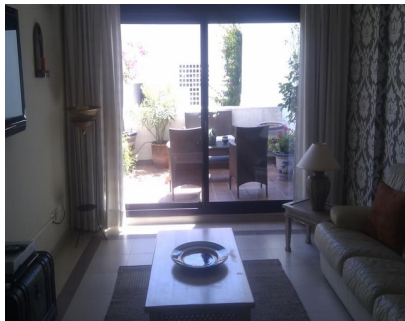

Alquiler Corta - Apartamento - Nueva Andalucía
800€ / Semana

www.mibgroup.es
+34 662 58 96 58
info@mibgroup.es

Ref.-ID: MIBGR1977129

Nueva Andalucía

Apartamento

2

2

80 m2