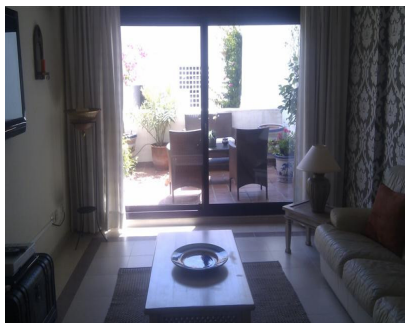

Alquiler Corta - Apartamento - Nueva Andalucía
800€ / Semana

www.mibgroup.es
+34 662 58 96 58
info@mibgroup.es

Ref.-ID: MIBGR1977129

Nueva Andalucía

Apartamento

We are located between 'Golf Valley' and Puerto Banus, Nueva Andalucia, Costa del Sol Choose from the many long-established golf courses first class. Go to Puerto Banus and taste the best of the best fashion worlds have to offer. But there are deals to be had too. Stop at one of the outdoor bars and restaurants many, and watch the world go by. You may even spot a celebrity, because the area attracts many celebrities. We are 15 minutes from the beaches of Puerto Banus Marina, or take a 10-minute bus or taxi to Marbella. Ferry ride to Marbella from the port available. Supermarket, restaurants, bars, hairdresser, pharmacy, takeaway, gift shop, dry cleaners, are within walking distance of our apartment. Large market every Saturday of posts extending from the nearby Plaza Downtown Puerto Banus. Gibraltar 1 hour drive. Sierra Navada, Granada, Alhambra is 2 hours. This development was presented to Amanda Lamb 'A Place in the Sun "Other Activities: Golf Bowling: If you like golf look no further, we find" Golf Valley ". Aloha, Los Naranjos, La Quinta, Las Brisas and are well established courses within 5 minutes drive. Valderrama is only an hour by car. All these golf courses have been here for many years and are incredibly beautiful with palm trees and lush green. Clubhouses have great shopping, and the food is unsurpassed. Most courses now make offers (all at a price). If you want any information on the best deals on everything during your stay, please let us know and we will find out for you. Ski: despite non-local in a ski resort, you can drive to the south Spains main ski station Sierra Navada in two hours