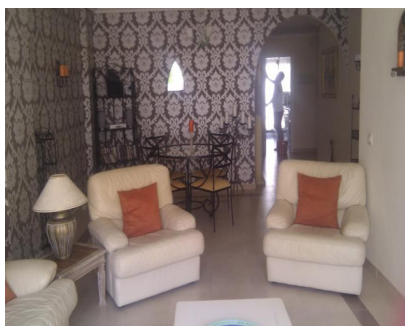

Alquiler Corta - Apartamento - Nueva Andalucía
800€ / Semana

www.mibgroup.es
+34 662 58 96 58
info@mibgroup.es

Ref.-ID: MIBGR1977129

Nueva Andalucía

Apartamento

We are located between 'Golf Valley' and Puerto Banus, Nueva Andalucia, Costa del Sol Choose from the many long-established golf courses first class. Go to Puerto Banus and taste the best of the best fashion worlds have to offer. But there are deals to be had too. Stop at one of the outdoor bars and restaurants many, and watch the world go by. You may even spot a celebrity, because the area attracts many celebrities. We are 15 minutes from the beaches of Puerto Banus Marina, or take a 10-minute bus or taxi to Marbella. Ferry ride to Marbella from the port available. Supermarket, restaurants, bars, hairdresser, pharmacy, takeaway, gift shop, dry cleaners, are within walking distance of our apartment. Large market every Saturday of posts extending from the nearby Plaza Downtown Puerto Banus. Gibraltar 1 hour drive. Sierra Navada, Granada, Alhambra is 2 hours. This development was presented to Amanda Lamb 'A Place in the Sun "Other Activities: Golf Bowling: If you like golf look no further, we find" Golf Valley ". Aloha, Los Naranjos, La Quinta, Las Brisas and are well established courses within 5 minutes drive. Valderrama is only an hour by car. All these golf courses have been here for many years and are incredibly beautiful with palm trees and lush green. Clubhouses have great shopping, and the food is unsurpassed. Most courses now make offers (all at a price). If you want any information on the best deals on everything during your stay, please let us know and we will find out for you. Ski: despite non-local in a ski resort, you can drive to the south Spains main ski station Sierra Navada in two hours