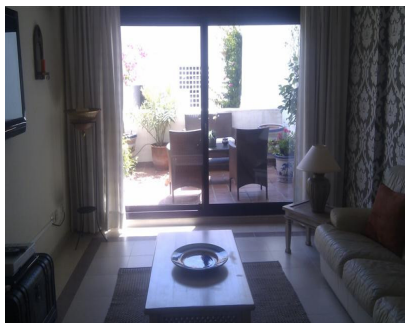

Alquiler Corta - Apartamento - Nueva Andalucía  
800€ / Semana

www.mibgroup.es  
+34 662 58 96 58  
info@mibgroup.es

Ref.-ID: MIBGR1977129

Nueva Andalucía

Apartamento

We are located between 'Golf Valley' and Puerto Banus, Nueva Andalucia, Costa del Sol Choose from the many long-established golf courses first class. Go to Puerto Banus and taste the best of the best fashion worlds have to offer. But there are deals to be had too. Stop at one of the outdoor bars and restaurants many, and watch the world go by. You may even spot a celebrity, because the area attracts many celebrities. We are 15 minutes from the beaches of Puerto Banus Marina, or take a 10-minute bus or taxi to Marbella. Ferry ride to Marbella from the port available. Supermarket, restaurants, bars, hairdresser, pharmacy, takeaway, gift shop, dry cleaners, are within walking distance of our apartment. Large market every Saturday of posts extending from the nearby Plaza Downtown Puerto Banus. Gibraltar 1 hour drive. Sierra Navada, Granada, Alhambra is 2 hours. This development was presented to Amanda Lamb 'A Place in the Sun "Other Activities: Golf Bowling: If you like golf look no further, we find" Golf Valley ". Aloha, Los Naranjos, La Quinta, Las Brisas and are well established courses within 5 minutes drive. Valderrama is only an hour by car. All these golf courses have been here for many years and are incredibly beautiful with palm trees and lush green. Clubhouses have great shopping, and the food is unsurpassed. Most courses now make offers (all at a price). If you want any information on the best deals on everything during your stay, please let us know and we will find out for you. Ski: despite non-local in a ski resort, you can drive to the south Spains main ski station Sierra Navada in two hours