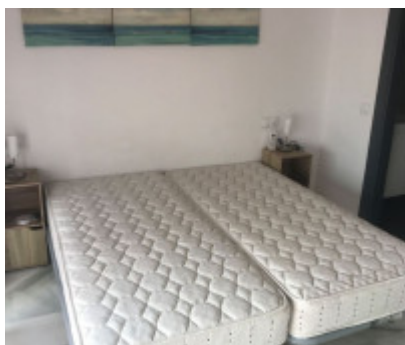

Casa adosada de 2 habitaciones en alquiler en Manilva 900€

Ref.-ID: 220

Manilva

Adosadas

2

2

100 m2

This well presented town house is available for long term rental. The property is fully furnished. The kitchen and both bathrooms, one ensuite, have both been recently renovated. Just a few minutes walk from Monte Duquesa square and ten minute from the port of duquesa.