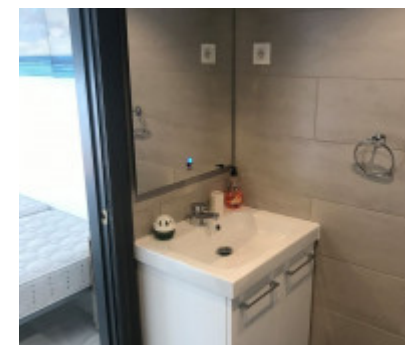

Casa adosada de 2 habitaciones en alquiler en Manilva 900€

Ref.-ID: 220

Manilva

Adosadas

2

2

100 m2

This well presented town house is available for long term rental. The property is fully furnished. The kitchen and both bathrooms, one ensuite, have both been recently renovated. Just a few minutes walk from Monte Duquesa square and ten minute from the port of duquesa.