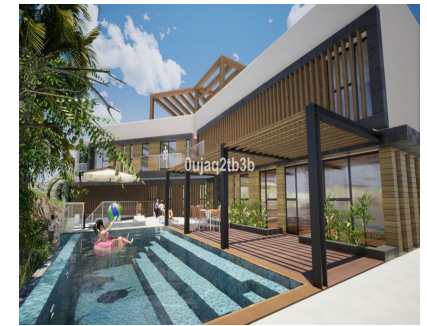

# Продажа - Участок - El Rosario

## 555.000€

Ref.-ID: MIBGR3888871

El Rosario

Участок

ИБИ: 1,260 EUR / год

1704 m2

Magnificent plot in a great location and walking distance to Sports center, commercial center, services and amenities. There is a project to build a very large house taking advantage of the slope in the plot. South-West oriented. El Rosario is a consolidated residential area with high demand for plots and properties.