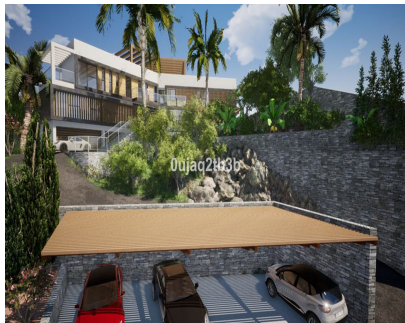

# Продажа - Участок - El Rosario

## 555.000€

Ref.-ID: MIBGR3888871

El Rosario

Участок

ИБИ: 1,260 EUR / год

 1704 m2

Magnificent plot in a great location and walking distance to Sports center, commercial center, services and amenities. There is a project to build a very large house taking advantage of the slope in the plot. South-West oriented. El Rosario is a consolidated residential area with high demand for plots and properties.