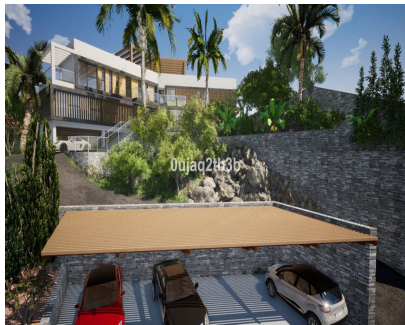

# Продажа - Участок - El Rosario

## 555.000€

Ref.-ID: MIBGR3888871

El Rosario

Участок

ИБИ: 1,260 EUR / год

1704 m2

Magnificent plot in a great location and walking distance to Sports center, commercial center, services and amenities. There is a project to build a very large house taking advantage of the slope in the plot. South-West oriented. El Rosario is a consolidated residential area with high demand for plots and properties.