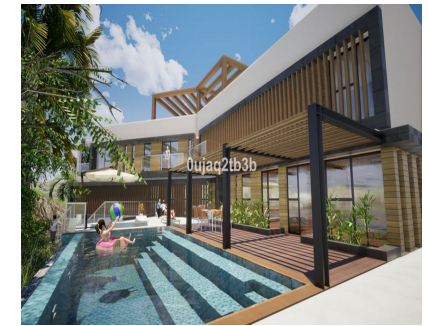

Продажа - Участок - El Rosario

555.000€

Ref.-ID: MIBGR3888871

El Rosario

Участок

ИБИ: 1,260 EUR / год

1704 m2

Magnificent plot in a great location and walking distance to Sports center, commercial center, services and amenities. There is a project to build a very large house taking advantage of the slope in the plot. South-West oriented. El Rosario is a consolidated residential area with high demand for plots and properties.

Расположение

- ✓ Рядом с магазинами
- ✓ Урбанизация

ОРИЕНТАЦИЯ

- ✓ Запад

ВИД

- ✓ Горы
- ✓ Панорамный
- ✓ Сад
- ✓ Улица

Коммунальные услуги

- ✓ Электричество
- ✓ Питьевая вода
- ✓ Телефон

Категория

- ✓ Гольф
- ✓ Инвестиции
- ✓ Перепродажа
- ✓ С разрешением на строительство