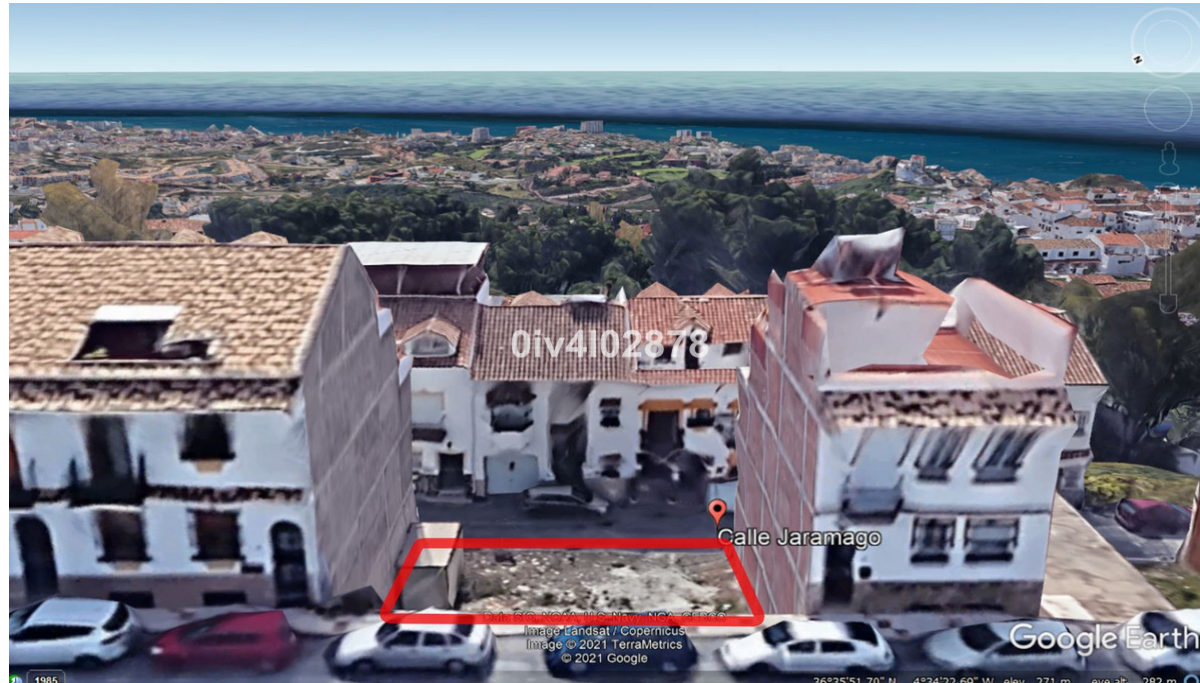

# Продажа - Участок - Benalmadena Pueblo 300.000€

Ref.-ID: MIBGR3933274

Benalmadena Pueblo

Участок

ИБИ: 400 EUR / год

 216 m2

Urban plot of 216m2 (composed of 2 neighbouring plots of 108m2 each) located in Benalmadena Pueblo, great location, close to shops restaurants and everything the charming Pueblo has to offer. Large building allowance for apartments or townhouses given that the plot spans 2 streets at 2 different heights. Allowance of  $1,1587\text{m}^2/\text{m}^2=250,28\text{m}^2$  living build area plus garage of aprox 100m2 (located on lower street level i.e ground floor on lower street or -2 on higher street) ,basement (1st floor of lower street level or -1 of higher street) of aprox 100m2, and for build area for attic level (located 3rd floor from upper street or 4th floor from lower street) . C1 Classification=Casco. Total build area is in excess of 650m2 subject to planning permission.

#### Расположение

- ✓ Деревня
- ✓ Рядом с магазинами
- ✓ Близко к школам