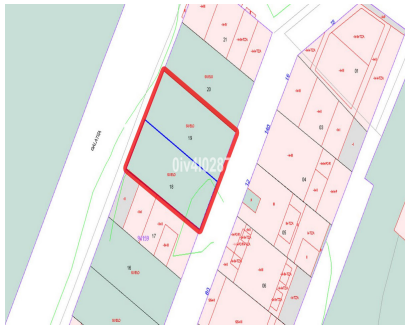

# Продажа - Участок - Benalmadena Pueblo 300.000€

Ref.-ID: MIBGR3933274

Benalmadena Pueblo

Участок

ИБИ: 400 EUR / год

 216 m2

Urban plot of 216m2 (composed of 2 neighbouring plots of 108m2 each) located in Benalmadena Pueblo, great location, close to shops restaurants and everything the charming Pueblo has to offer. Large building allowance for apartments or townhouses given that the plot spans 2 streets at 2 different heights. Allowance of  $1,1587\text{m}^2/\text{m}^2=250,28\text{m}^2$  living build area plus garage of aprox 100m2 (located on lower street level i.e ground floor on lower street or -2 on higher street) ,basement (1st floor of lower street level or -1 of higher street) of aprox 100m2, and for build area for attic level (located 3rd floor from upper street or 4th floor from lower street) . C1 Classification=Casco. Total build area is in excess of 650m2 subject to planning permission.

#### Расположение

- ✓ Деревня
- ✓ Рядом с магазинами
- ✓ Близко к школам