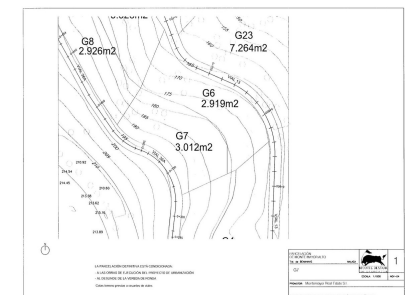

Продажа - Участок - Benahavís

300.000€

Ref.-ID: MIBGR4084429

Benahavís

Участок

Коммунальные: 2,868 EUR / год

Мусор: 18 EUR / год

2943 m2

This east facing residential plot for sale with views to the lake of Monte Mayor is located in a beautiful Estate. Nestling in a sheltered valley high in the hills of the municipality of Benahavís, famed for its rural beauty, charm and gastronomic delights, lies this spectacular estate. A paradise awaiting discovery. Commanding unparalleled views of the Mediterranean, Gibraltar and the African coastline, this exclusive residential estate enjoys a magnificent natural setting, surrounded by a dramatic mountain range, lush vegetation and bubbling brooks. But you are far from isolated. The coast is only a 15 minute drive away, with its lovely beaches and the glamorous resorts of Puerto Banús and Marbella where you can find an abundance of leisure opportunities, exclusive beach clubs, boutique shops, fine dining and exciting nightlife. It is also only a 45 minute drive from both Málaga and Gibraltar international airports, making it easily accessible from Europe and beyond. The estate offers an unprecedented variety of living opportunities including a picturesque Andalusian village, comprising of unique townhouses, as well as superb villas. It is an exclusive address with privacy, 24/7 private security, tranquility and the most natural surroundings, this estate is a cut above the rest.

ОРИЕНТАЦИЯ

✓ Восток