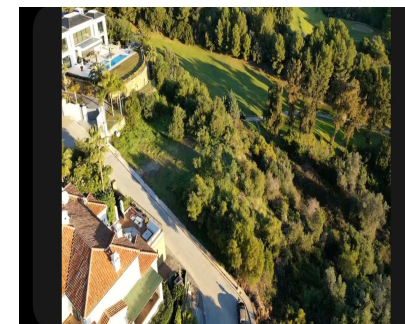

Продажа - Участок - Benahavís
950.000€

Ref.-ID: MIBGR4237330

Benahavís

Участок

2952 m2

Investment opportunity in Puerto Del Almendro, Benahavis. Plot with total m2 of 2.952m. South / East facing plot with views of the sea on the 1st floor. Frontline golf of Los Arqueros. Min. Plotsize 3.000 m2 with a build percentage of 20% / 590.4 m2. The plot is licenced for a house covering up to 590.4 m2 of ground floor plus first floor and terraces. The basement can be the same size of the groundfloor. Can build up to 7m in height.

Расположение

- ✓ Первая линия гольфа
- ✓ Рядом с магазинами
- ✓ Рядом с городом

ОРИЕНТАЦИЯ

- ✓ Восток
- ✓ Юг

ВИД

- ✓ Море
- ✓ Горы
- ✓ Гольф