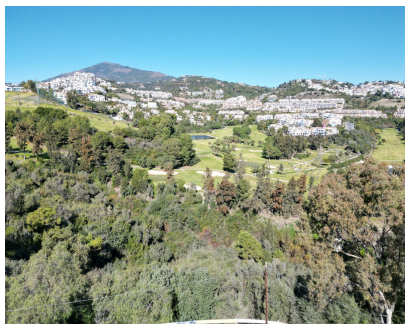

Продажа - Участок - Benahavís
950.000€

Ref.-ID: MIBGR4237330

Benahavís

Участок

2952 m2

Investment opportunity in Puerto Del Almendro, Benahavis. Plot with total m2 of 2.952m. South / East facing plot with views of the sea on the 1st floor. Frontline golf of Los Arqueros. Min. Plotsize 3.000 m2 with a build percentage of 20% / 590.4 m2. The plot is licenced for a house covering up to 590.4 m2 of ground floor plus first floor and terraces. The basement can be the same size of the groundfloor. Can build up to 7m in height.

Расположение

- ✓ Первая линия гольфа
- ✓ Рядом с магазинами
- ✓ Рядом с городом

ОРИЕНТАЦИЯ

- ✓ Восток
- ✓ Юг

ВИД

- ✓ Море
- ✓ Горы
- ✓ Гольф