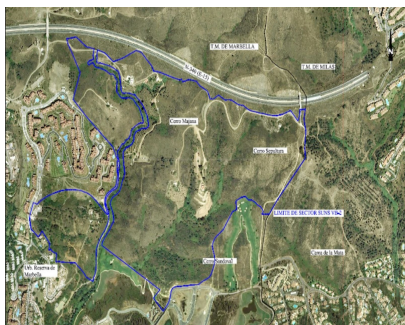

Продажа - Участок - Las Chapas

2.146.000€

Ref.-ID: MIBGR4360702

Las Chapas

Участок

21458 m2

This sector has a total area of 710,458 m², of which 21,458 m² corresponds to this farm. It represents 3.02% of rights and obligations. The sector has a buildable area of 57,234.29 m² for Free Income Housing IN LOW DENSITY, 380 houses in Poblado Mediterráneo and 11 isolated houses. Buildable area of 40,362 m² for Hotels. 3,000 m² Economic Activities Golf Club and Commercial Area Which makes a total of 100,596.29 m² of surface area. Therefore 100,596.29 m² x 3.02% = 3,038 m² of buildable area, which would correspond to this plot.

ОРИЕНТАЦИЯ

- ✓ Восток
- ✓ Юго-восток
- ✓ Юг
- ✓ Юго-запад
- ✓ Запад

ВИД

- ✓ Море
- ✓ Горы
- ✓ Гольф
- ✓ Панорамный

Категория

- ✓ Перепродажа