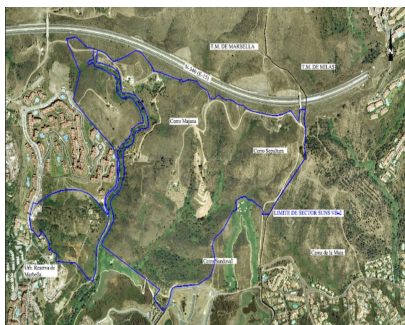

## 2.146.000€

Ref.-ID: MIBGR4360702

Las Chapas

Участок

21458 m2

This sector has a total area of 710,458 m<sup>2</sup>, of which 21,458 m<sup>2</sup> corresponds to this farm. It represents 3.02% of rights and obligations. The sector has a buildable area of 57,234.29 m<sup>2</sup> for Free Income Housing IN LOW DENSITY, 380 houses in Poblado Mediterráneo and 11 isolated houses. Buildable area of 40,362 m<sup>2</sup> for Hotels. 3,000 m<sup>2</sup> Economic Activities Golf Club and Commercial Area Which makes a total of 100,596.29 m<sup>2</sup> of surface area. Therefore 100,596.29 m<sup>2</sup> x 3.02% = 3,038 m<sup>2</sup> of buildable area, which would correspond to this plot.

### ОРИЕНТАЦИЯ

- ✓ Восток
- ✓ Юго-восток
- ✓ Юг
- ✓ Юго-запад
- ✓ Запад

### ВИД

- ✓ Море
- ✓ Горы
- ✓ Гольф
- ✓ Панорамный