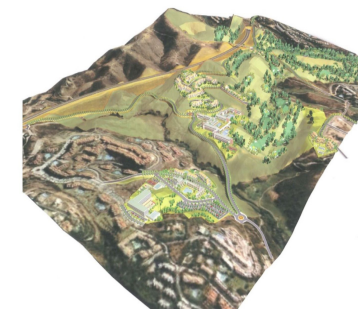

Продажа - Участок - Las Chapas

2.146.000€

Ref.-ID: MIBGR4360702

Las Chapas

Участок

21458 m2

This sector has a total area of 710,458 m², of which 21,458 m² corresponds to this farm. It represents 3.02% of rights and obligations. The sector has a buildable area of 57,234.29 m² for Free Income Housing IN LOW DENSITY, 380 houses in Poblado Mediterráneo and 11 isolated houses. Buildable area of 40,362 m² for Hotels. 3,000 m² Economic Activities Golf Club and Commercial Area Which makes a total of 100,596.29 m² of surface area. Therefore 100,596.29 m² x 3.02% = 3,038 m² of buildable area, which would correspond to this plot.

ОРИЕНТАЦИЯ

- ✓ Восток
- ✓ Юго-восток
- ✓ Юг
- ✓ Юго-запад
- ✓ Запад

ВИД

- ✓ Море
- ✓ Горы
- ✓ Гольф
- ✓ Панорамный

Категория

- ✓ Перепродажа