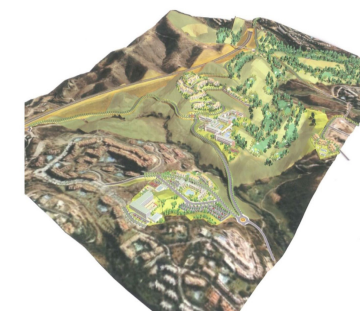

## 2.146.000€

Ref.-ID: MIBGR4360702

Las Chapas

Участок

21458 m2

This sector has a total area of 710,458 m<sup>2</sup>, of which 21,458 m<sup>2</sup> corresponds to this farm. It represents 3.02% of rights and obligations. The sector has a buildable area of 57,234.29 m<sup>2</sup> for Free Income Housing IN LOW DENSITY, 380 houses in Poblado Mediterráneo and 11 isolated houses. Buildable area of 40,362 m<sup>2</sup> for Hotels. 3,000 m<sup>2</sup> Economic Activities Golf Club and Commercial Area Which makes a total of 100,596.29 m<sup>2</sup> of surface area. Therefore 100,596.29 m<sup>2</sup> x 3.02% = 3,038 m<sup>2</sup> of buildable area, which would correspond to this plot.

### ВИД

- ✓ Море
- ✓ Горы
- ✓ Гольф
- ✓ Панорамный