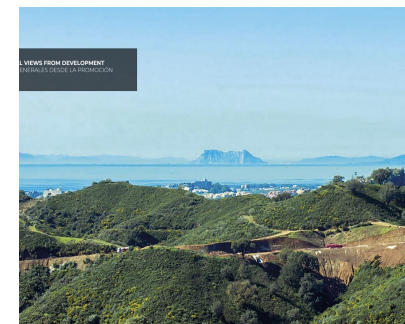

Продажа - Участок - Benahavís 740.000€

Ref.-ID: MIBGR4405132

Benahavís

Участок

1751 m2

Super west facing plot within the area of El Real de la Quinta. This plot is flat and is ready for an architect to come and design a dream home. Overlooking what will be the golf course of this luxurious new area in Benahavís, the villa that is built here will have stunning views and will be able to access incredible facilities. Real de La Quinta Residential Country Club Resort® is an enchanting 200 hectare residential resort, seamlessly integrated into the idyllic foothills of the Sierra de las Nieves overlooking the majestic La Concha mountain, the picturesque Costa del Sol and bordering the UNESCO biosphere reserve. Fulfil your lifestyle dreams with the Real de La Quinta real estate project where nature coexists with the modern world. GREAT OPPORTUNITY TO OBTAIN A BUILDING PLOT IN THE MOST UP AND COMING LOCATION BUILDING PLOT IN REAL DE LA QUINTA WITH GORGEOUS VIEWS AND WEST ORIENTATION.

ОРИЕНТАЦИЯ

✓ Запад

ВИД

- ✓ Море
- ✓ Горы
- ✓ Сельская местность
- ✓ Панорамный