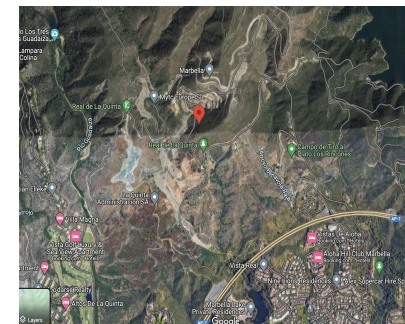

## 740.000€

Ref.-ID: MIBGR4405132

Benahavís

Участок

1751 m2

Real de La Quinta Residential Country Club Resort® is an enchanting 200 hectare residential resort, seamlessly integrated into the idyllic foothills of the Sierra de las Nieves overlooking the majestic La Concha mountain, the picturesque Costa del Sol and bordering the UNESCO biosphere reserve. Fulfil your lifestyle dreams with the Real de La Quinta real estate project where nature coexists with the modern world. GREAT OPPORTUNITY TO OBTAIN A BUILDING PLOT IN THE MOST UP AND COMING LOCATION BUILDING PLOT IN REAL DE LA QUINTA WITH GORGEOUS VIEWS AND WEST ORIENTATION.

### ВИД

- ✓ Море
- ✓ Горы
- ✓ Сельская местность
- ✓ Панорамный