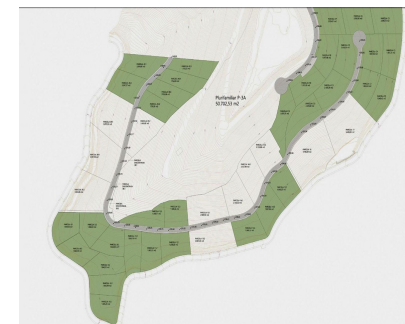

## 740.000€

Ref.-ID: MIBGR4405132

Benahavís

Участок

1751 m2

Real de La Quinta Residential Country Club Resort® is an enchanting 200 hectare residential resort, seamlessly integrated into the idyllic foothills of the Sierra de las Nieves overlooking the majestic La Concha mountain, the picturesque Costa del Sol and bordering the UNESCO biosphere reserve. Fulfil your lifestyle dreams with the Real de La Quinta real estate project where nature coexists with the modern world. GREAT OPPORTUNITY TO OBTAIN A BUILDING PLOT IN THE MOST UP AND COMING LOCATION BUILDING PLOT IN REAL DE LA QUINTA WITH GORGEOUS VIEWS AND WEST ORIENTATION.

### ВИД

- ✓ Море
- ✓ Горы
- ✓ Сельская местность
- ✓ Панорамный