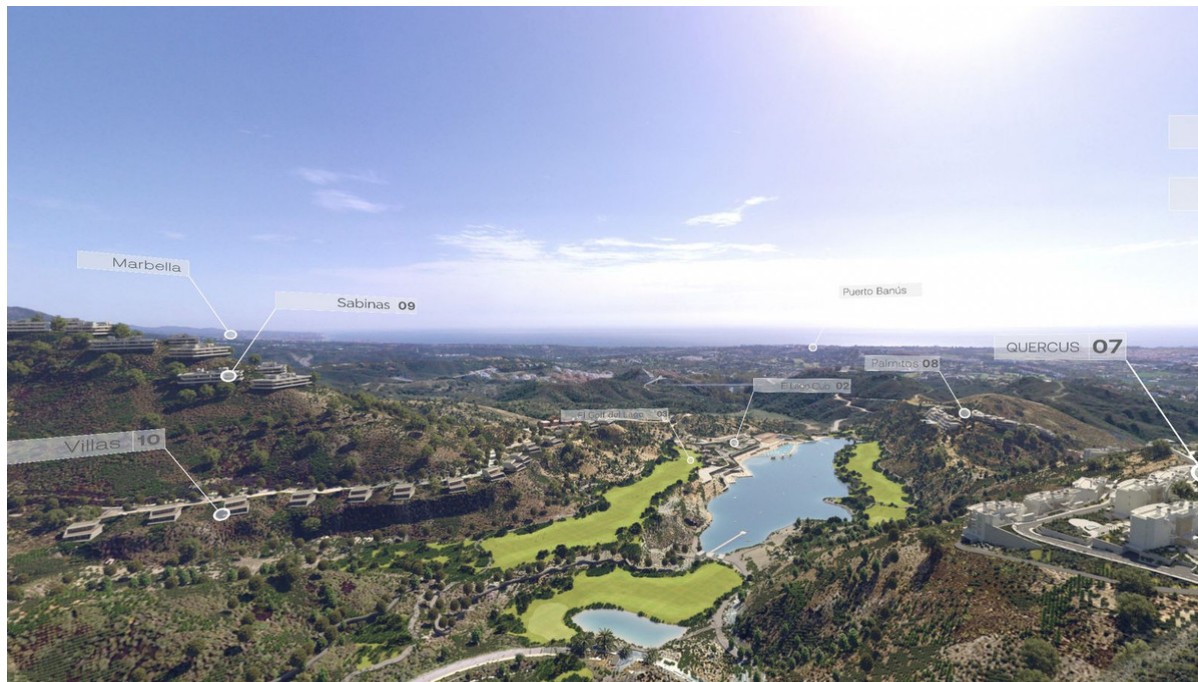

## 740.000€

Ref.-ID: MIBGR4405132

Benahavís

Участок

1751 m2

Real de La Quinta Residential Country Club Resort® is an enchanting 200 hectare residential resort, seamlessly integrated into the idyllic foothills of the Sierra de las Nieves overlooking the majestic La Concha mountain, the picturesque Costa del Sol and bordering the UNESCO biosphere reserve. Fulfil your lifestyle dreams with the Real de La Quinta real estate project where nature coexists with the modern world. GREAT OPPORTUNITY TO OBTAIN A BUILDING PLOT IN THE MOST UP AND COMING LOCATION BUILDING PLOT IN REAL DE LA QUINTA WITH GORGEOUS VIEWS AND WEST ORIENTATION.

### ВИД

- ✓ Море
- ✓ Горы
- ✓ Сельская местность
- ✓ Панорамный