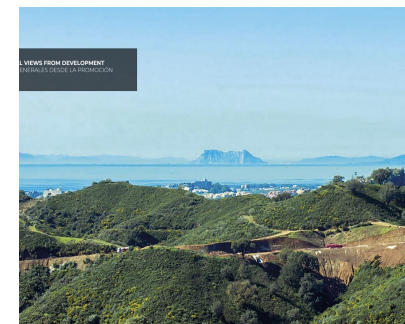

Продажа - Участок - Benahavís

740.000€

Ref.-ID: MIBGR4405132

Benahavís

Участок

 **1751 m2**

Super west facing plot within the area of El Real de la Quinta. This plot is flat and is ready for an architect to come and design a dream home. Overlooking what will be the golf course of this luxurious new area in Benahavís, the villa that is built here will have stunning views and will be able to access incredible facilities. Real de La Quinta Residential Country Club Resort® is an enchanting 200 hectare residential resort, seamlessly integrated into the idyllic foothills of the Sierra de las Nieves overlooking the majestic La Concha mountain, the picturesque Costa del Sol and bordering the UNESCO biosphere reserve. Fulfil your lifestyle dreams with the Real de La Quinta real estate project where nature coexists with the modern world. GREAT OPPORTUNITY TO OBTAIN A BUILDING PLOT IN THE MOST UP AND COMING LOCATION BUILDING PLOT IN REAL DE LA QUINTA WITH GORGEOUS VIEWS AND WEST ORIENTATION.

ОРИЕНТАЦИЯ

✓ Запад

ВИД

- ✓ Море
- ✓ Горы
- ✓ Сельская местность
- ✓ Панорамный