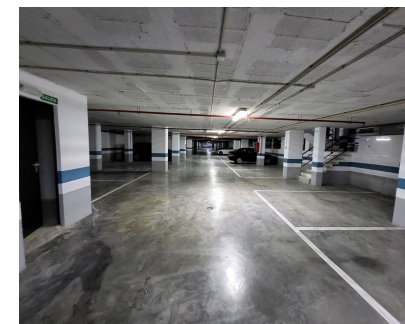

Продажа - Коммерческая - Puerto Banús
50.000€

Ref.-ID: MIBGR4690960

Puerto Banús

Коммерческая

ИБИ: 73 EUR / год

 16 m²

Garage, Puerto Banús, Costa del Sol. Built 16 m². Setting : Town, Commercial Area, Port, Close To Port, Close To Shops, Close To Sea, Close To Town, Close To Forest, Close To Marina, Urbanisation. Condition : Excellent. Pool : Communal.