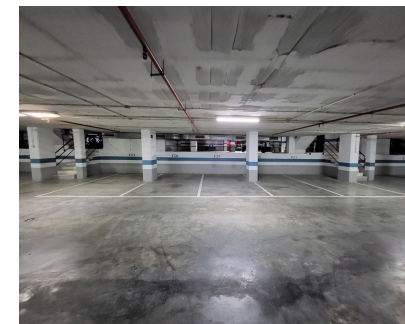

Продажа - Коммерческая - Puerto Banús
50.000€

Ref.-ID: MIBGR4690960

Puerto Banús

Коммерческая

ИБИ: 73 EUR / год

 16 m²

Garage, Puerto Banús, Costa del Sol. Built 16 m². Setting : Town, Commercial Area, Port, Close To Port, Close To Shops, Close To Sea, Close To Town, Close To Forest, Close To Marina, Urbanisation. Condition : Excellent. Pool : Communal.