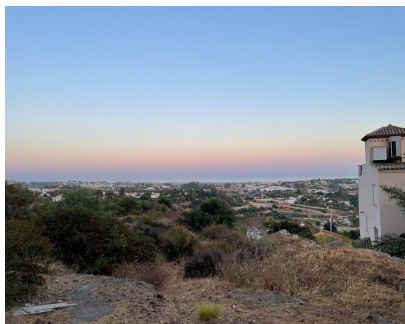

Продажа - Участок - Benahavís

749.000€

Ref.-ID: MIBGR4808110

Benahavís

Участок

 544 m2

 1400 m2

Location: Benahavis, Puerto Del Almendro, gated community - La Resina with sea views and license to build in place Spacious plot located in a privileged position, ideal for those seeking the best of both worlds: peace, tranquility, and panoramic views of the surrounding landscape, along with sea views, yet very close to all amenities. The proximity to San Pedro and Puerto Banús ensures easy and quick access to a wide range of services, shops, restaurants, and entertainment options. The development is distinguished by its high security standards, featuring barriers and surveillance cameras at the entrance, providing a safe and exclusive environment for its residents. Additionally, the area is surrounded by lush green spaces and natural trails, offering a perfect setting to enjoy outdoor activities and nature. This unique enclave combines the serenity of a tranquil retreat with the convenience of being close to everything needed for a comfortable and sophisticated life. Perfect for building your dream home in an environment of unparalleled luxury and security.