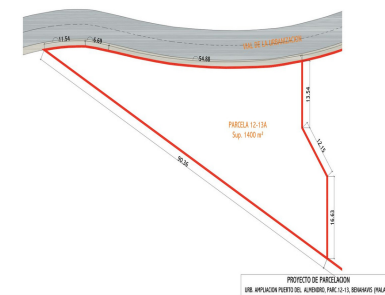

Продажа - Участок - Benahavís

749.000€

Ref.-ID: MIBGR4808110

Benahavís

Участок

 544 m2

 1400 m2

Location: Benahavis, Puerto Del Almendro, gated community - La Resina with sea views and license to build in place Spacious plot located in a privileged position, ideal for those seeking the best of both worlds: peace, tranquility, and panoramic views of the surrounding landscape, along with sea views, yet very close to all amenities. The proximity to San Pedro and Puerto Banús ensures easy and quick access to a wide range of services, shops, restaurants, and entertainment options. The development is distinguished by its high security standards, featuring barriers and surveillance cameras at the entrance, providing a safe and exclusive environment for its residents. Additionally, the area is surrounded by lush green spaces and natural trails, offering a perfect setting to enjoy outdoor activities and nature. This unique enclave combines the serenity of a tranquil retreat with the convenience of being close to everything needed for a comfortable and sophisticated life. Perfect for building your dream home in an environment of unparalleled luxury and security.