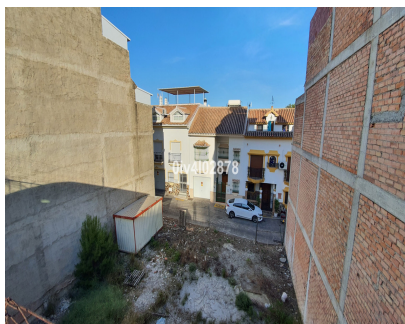

## Продажа - Участок - Benalmadena Pueblo 140.000€

Ref.-ID: MIBGR4827967

Benalmadena Pueblo

Участок

ИБИ: 200 EUR / год

 108 m2

Urban plot of 108m2 located in Benalmadena Pueblo, great location, higher level with sea views, close to shops restaurants and everything the charming Pueblo has to offer. Building allowance of  $1,1587\text{m}^2/\text{m}^2=125,14\text{m}^2$  for the build of townhouse or apartments. Composed of Lower garage level plus 3 levels and attic level. C1 Classification=Casco. Total build area permitted subject to (planning permission) in excess of 325m2, given that the plot spans 2 roads with access from each. Given the elevation much of the build allowance isnt computable hence allowing a larger build area. There exisits the possibility of purchasing the adjacent plot of same size and construction area. Price for both plots together 270.000€.

### Расположение

- ✓ Деревня
- ✓ Рядом с магазинами
- ✓ Близко к школам

### Особенности

- ✓ Рядом с транспортом
- ✓ Возле церкви