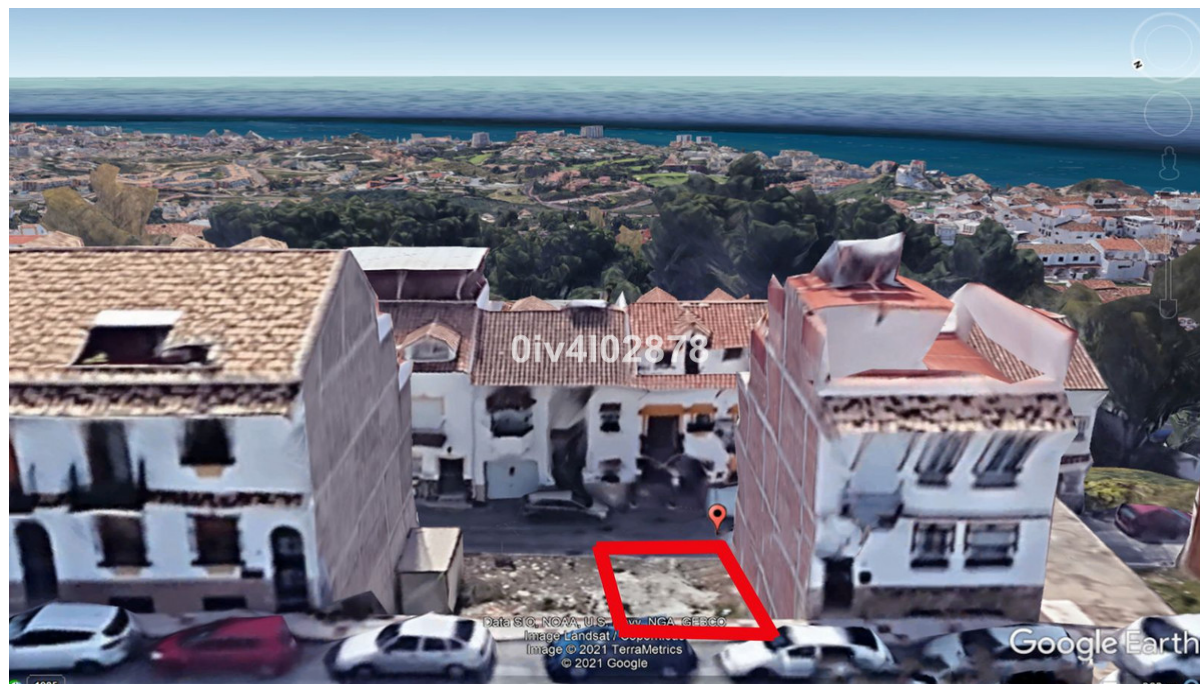

## Продажа - Участок - Benalmadena Pueblo 140.000€

Ref.-ID: MIBGR4827967

Benalmadena Pueblo

Участок

ИБИ: 200 EUR / год

 108 m2

Urban plot of 108m2 located in Benalmadena Pueblo, great location, higher level with sea views, close to shops restaurants and everything the charming Pueblo has to offer. Building allowance of  $1,1587\text{m}^2/\text{m}^2=125,14\text{m}^2$  for the build of townhouse or apartments. Composed of Lower garage level plus 3 levels and attic level. C1 Classification=Casco. Total build area permitted subject to (planning permission) in excess of 325m2, given that the plot spans 2 roads with access from each. Given the elevation much of the build allowance isnt computable hence allowing a larger build area. There exisits the possibility of purchasing the adjacent plot of same size and construction area. Price for both plots together 270.000€.

### Расположение

- ✓ Деревня
- ✓ Рядом с магазинами
- ✓ Близко к школам