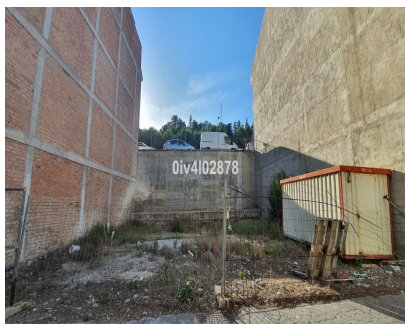

## Продажа - Участок - Benalmadena Pueblo 140.000€

Ref.-ID: MIBGR4827967

Benalmadena Pueblo

Участок

ИБИ: 200 EUR / год

 108 m2

Urban plot of 108m2 located in Benalmadena Pueblo, great location, higher level with sea views, close to shops restaurants and everything the charming Pueblo has to offer. Building allowance of  $1,1587\text{m}^2/\text{m}^2=125,14\text{m}^2$  for the build of townhouse or apartments. Composed of Lower garage level plus 3 levels and attic level. C1 Classification=Casco. Total build area permitted subject to (planning permission) in excess of 325m2, given that the plot spans 2 roads with access from each. Given the elevation much of the build allowance isnt computable hence allowing a larger build area. There exisits the possibility of purchasing the adjacent plot of same size and construction area. Price for both plots together 270.000€.

### Расположение

- ✓ Деревня
- ✓ Рядом с магазинами
- ✓ Близко к школам