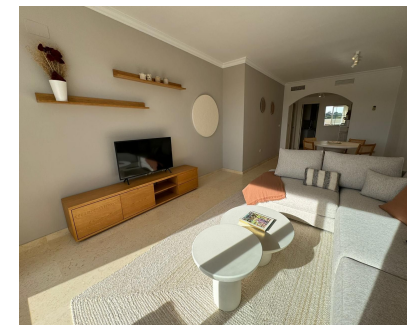

Продажа - Апартамент - Elviria
395.000€

Ref.-ID: MIBGR4879216

Elviria

Апартамент

Коммунальные: 2,088 EUR / год

ИБИ: 896 EUR / год

2

2

125 m2

An exquisite 2-bedroom penthouse located in the exclusive Elviria located just 5-10 minutes from Marbella. This remarkable property showcases panoramic views of both the sea and mountains, delivering the best of Costa del Sol living. Finished to a high standard, the penthouse features beautiful marble flooring throughout, as well as marble accents in both bathrooms, adding an elegant touch. The spacious, fully equipped kitchen includes top-of-the-line appliances, ready to meet all your culinary needs. The property includes two bedrooms, two bathrooms, and an expansive terrace, offering plenty of space to relax while enjoying the stunning surroundings. Residents in this complex also benefit from two large communal pools, perfect for enjoying warm days in a peaceful setting. Additionally, the penthouse includes a private underground parking space for convenience and security. Situated in a sought-after area of Elviria, this penthouse is ideally located close to local amenities, renowned golf courses, and pristine beaches, making it an outstanding choice for those seeking a luxurious lifestyle in Málaga.