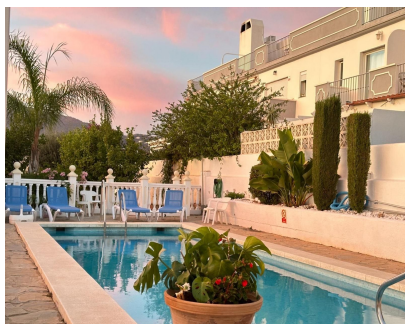

Продажа - Дом - Atalaya
349.900€

Ref.-ID: MIBGR4887076

Atalaya

Дом

2

2

110 m2

This charming townhouse, located in the prestigious Atalaya Golf urbanization, is located next to the Benahavís road, very close to San Pedro de Alcántara and Marbella, although it belongs to the municipality of Estepona. Its strategic location allows you to enjoy the tranquility of the area, without giving up proximity to the main services and attractions of the Costa del Sol. The home stands out for its impressive panoramic views of the sea and the mountains, which provide a feeling of spaciousness, light and warmth throughout the day. Located in an intimate and quiet community, the urbanization has beautiful garden areas, a community pool and outdoor parking for greater convenience. The interior of the house is designed to maximize comfort. It offers 2 large double bedrooms, one of them with a large dressing room that adds a touch of luxury. The 11 m² main bathroom includes a hydromassage bathtub and a shower cabin. In addition, it has a guest toilet for greater functionality. The fully equipped kitchen is exterior and offers views of the garden. The living room, with 35 m², is the heart of the house. This spacious and welcoming space opens onto a private terrace with unobstructed views, perfect for relaxing while enjoying spectacular sunsets with the sea and Gibraltar as a backdrop. This property is ideal both for a habitual residence and to enjoy a quiet holiday on the Costa del Sol.

Расположение

- ✓ Рядом с гольф-полем
- ✓ Рядом с портом
- ✓ Рядом с магазинами
- ✓ Рядом с морем
- ✓ Рядом с городом
- ✓ Близко к школам

Особенности

- ✓ Крытая терраса
- ✓ Приватная терраса
- ✓ Спутниковое телевидение
- ✓ Джакузи