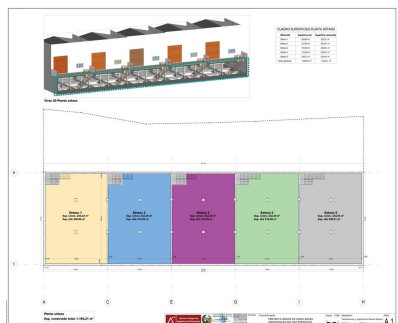

Продажа - Коммерческая - Coín 315.000€

Ref.-ID: MIBGR4891033

Coín

Коммерческая

400 m²

Unique opportunity in La Trocha Industrial Estate, Coín! New construction industrial warehouse for sale with 400 m² built. The warehouse has two spacious and functional rooms, a first floor with 167m and a basement of 233m, ideal for various industrial or logistical activities. Its strategic location at street level in one of the most sought-after industrial estates in the area. Ensures excellent visibility and accessibility. Don't miss this opportunity and contact us for more information!

Расположение

- ✓ Коммерческая зона
- ✓ Деревня
- ✓ Рядом с городом

Состояние

- ✓ Новое строительство

ВИД

- ✓ Горы

Особенности

- ✓ Подвал