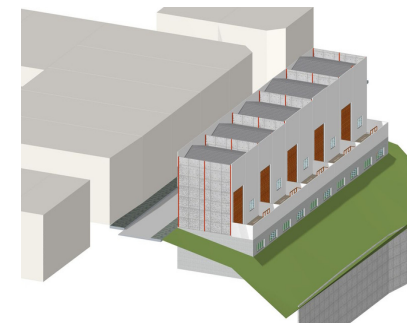

Продажа - Коммерческая - Coín 315.000€

Ref.-ID: MIBGR4891033

Coín

Коммерческая

400 m²

Unique opportunity in La Trocha Industrial Estate, Coín! New construction industrial warehouse for sale with 400 m² built. The warehouse has two spacious and functional rooms, a first floor with 167m and a basement of 233m, ideal for various industrial or logistical activities. Its strategic location at street level in one of the most sought-after industrial estates in the area. Ensures excellent visibility and accessibility. Don't miss this opportunity and contact us for more information!

Расположение

- ✓ Коммерческая зона
- ✓ Деревня
- ✓ Рядом с городом

Состояние

- ✓ Новое строительство

ВИД

- ✓ Горы

Особенности

- ✓ Подвал