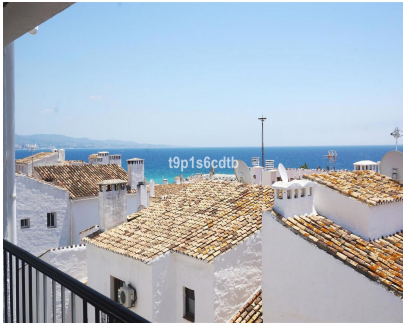

Краткосрочная Аренда - Апартамент - Puerto Banús 3.500€ / Неделя

Ref.-ID: MIBGR2929403

Puerto Banús

Апартамент

3

3

138 m2

AVAILABLE FROM the middle of DECEMBER 2024. Fabulous apartment located in the heart of Puerto Banús, on the second line of Muelle Ribera, with panoramic views of the sea and the ships. It counts on 3 bedrooms, 3 bathrooms (two of them en suite), open style kitchen with cosy living-dining room, a covered terrace and all the services, facilities and luxury of Puerto Banús at street level, so that it is not necessary taking a car to move around. Total comfort in an unbeatable venue, with all the best international brands, at your doorstep, ready to enjoy!. Ideal both as permanent and/or holiday home for those who like enjoying the glamour of one of the most luxurious and exclusive enclaves worldwide. Characteristics: Middle Floor Apartment, , Costa del Sol. 3 Bedrooms, 2 Bathrooms, Built 138 m², Terrace 10 m². Setting : Commercial Area, Beachside, Port, Village, Close To Shops, Close To Sea, Close To Town, Close To Schools, Close To Marina. Orientation : South. Condition : Excellent. Climate Control : Air Conditioning, Hot A/C, Cold A/C. Views : Sea, Port, Panoramic, Street. Features : Covered Terrace, Lift, Fitted Wardrobes, Private Terrace, Utility Room, Ensuite Bathroom, Marble Flooring, Double Glazing. Wi-Fi with Optic Fibre Furniture : Fully Furnished. Kitchen : Fully Fitted. Security : Gated Complex, Electric Blinds, Entry Phone, 24 Hour Security. Utilities : Electricity, Drinkable Water. Category : Holiday Homes.