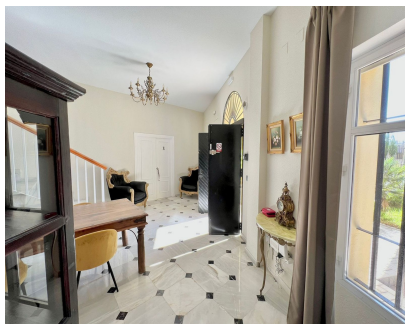

Краткосрочная Аренда - Дом - El Chaparral 2.100€ / Неделя

Ref.-ID: MIBGR4560589

El Chaparral

Дом

6

5

242 m2

555 m2

"ENTIRE VILLA IS RENTED OR JUST ROOMS, PER WEEK OR MONTH, ASK US IF YOU WANT TO KNOW MORE ABOUT Villa Mijas Playa is a stunning and luxurious private villa, 150 meters from the beach. Villa Mijas Playa has capacity for 12 people. It is located between the city of Fuengirola and the town of La Cala de Mijas on Spain's Costa del Sol in the beautiful residential area Urb. El Chaparral. This two-storey villa has 6 bedrooms, 5 bathrooms, 2 living/dining rooms, 1 fully equipped kitchen, garden/terrace and private pool. This truly amazing villa has been completely renovated in 2021. On the ground floor there is 1 bedroom (2 p), with a private bathroom and a family room (4 p) with a private lounge and 1 bathroom. In addition, the ground floor has a large living room area where you can have breakfast or simply sit and relax. On the first floor there are 2 bedrooms (2 bedrooms each) with en-suite bathrooms. And 1 bedroom (2p) with a separate bathroom right in front of the bedroom. The spacious fully equipped kitchen is also located on the first floor and features an electric stove, refrigerator, freezer, dishwasher and microwave. On the first floor there is also a living room. Total of 12 beds (4 private rooms and 1 family room with 2 beds) and 5 bathrooms. Entire house - private."