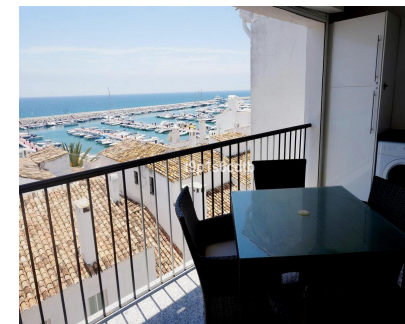

Долгосрочная Аренда - Апартамент - Puerto Banús 4.500€ / Месяц

Ref.-ID: MIBGR2929403

Puerto Banús

Апартамент

3

3

138 m2

AVAILABLE FROM the middle of DECEMBER 2024. Fabulous apartment located in the heart of Puerto Banús, on the second line of Muelle Ribera, with panoramic views of the sea and the ships. It counts on 3 bedrooms, 3 bathrooms (two of them en suite), open style kitchen with cosy living-dining room, a covered terrace and all the services, facilities and luxury of Puerto Banús at street level, so that it is not necessary taking a car to move around. Total comfort in an unbeatable venue, with all the best international brands, at your doorstep, ready to enjoy!. Ideal both as permanent and/or holiday home for those who like enjoying the glamour of one of the most luxurious and exclusive enclaves worldwide. Characteristics: Middle Floor Apartment, , Costa del Sol. 3 Bedrooms, 2 Bathrooms, Built 138 m², Terrace 10 m². Setting : Commercial Area, Beachside, Port, Village, Close To Shops, Close To Sea, Close To Town, Close To Schools, Close To Marina. Orientation : South. Condition : Excellent. Climate Control : Air Conditioning, Hot A/C, Cold A/C. Views : Sea, Port, Panoramic, Street. Features : Covered Terrace, Lift, Fitted Wardrobes, Private Terrace, Utility Room, Ensuite Bathroom, Marble Flooring, Double Glazing. Wi-Fi with Optic Fibre Furniture : Fully Furnished. Kitchen : Fully Fitted. Security : Gated Complex, Electric Blinds, Entry Phone, 24 Hour Security. Utilities : Electricity, Drinkable Water. Category : Holiday Homes.