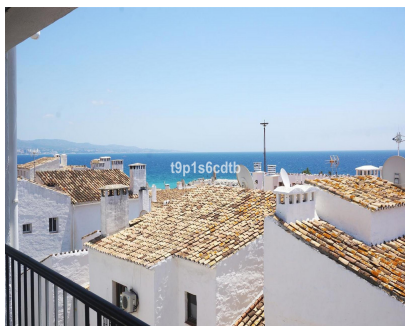

Долгосрочная Аренда - Апартамент - Puerto Banús 4.500€ / Месяц

Ref.-ID: MIBGR2929403

Puerto Banús

Апартамент

3

3

138 m2

AVAILABLE FROM the middle of DECEMBER 2024. Fabulous apartment located in the heart of Puerto Banús, on the second line of Muelle Ribera, with panoramic views of the sea and the ships. It counts on 3 bedrooms, 3 bathrooms (two of them en suite), open style kitchen with cosy living-dining room, a covered terrace and all the services, facilities and luxury of Puerto Banús at street level, so that it is not necessary taking a car to move around. Total comfort in an unbeatable venue, with all the best international brands, at your doorstep, ready to enjoy!. Ideal both as permanent and/or holiday home for those who like enjoying the glamour of one of the most luxurious and exclusive enclaves worldwide. Characteristics: Middle Floor Apartment, , Costa del Sol. 3 Bedrooms, 2 Bathrooms, Built 138 m², Terrace 10 m². Setting : Commercial Area, Beachside, Port, Village, Close To Shops, Close To Sea, Close To Town, Close To Schools, Close To Marina. Orientation : South. Condition : Excellent. Climate Control : Air Conditioning, Hot A/C, Cold A/C. Views : Sea, Port, Panoramic, Street. Features : Covered Terrace, Lift, Fitted Wardrobes, Private Terrace, Utility Room, Ensuite Bathroom, Marble Flooring, Double Glazing. Wi-Fi with Optic Fibre Furniture : Fully Furnished. Kitchen : Fully Fitted. Security : Gated Complex, Electric Blinds, Entry Phone, 24 Hour Security. Utilities : Electricity, Drinkable Water. Category : Holiday Homes.