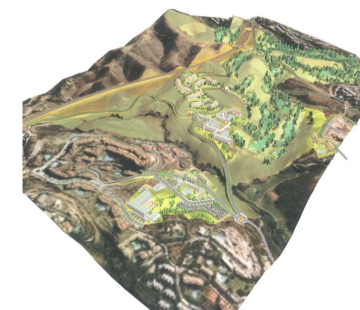

Продажа - Участок - Las Chapas
2.146.000€

www.mibgroup.es
+34 661 89 71 88
info@mibgroup.es

Ref.-ID: MIBGR4360702

Las Chapas

Участок

21458 m2

This sector has a total area of 710,458 m², of which 21,458 m² corresponds to this farm. It represents 3.02% of rights and obligations. The sector has a buildable area of 57,234.29 m² for Free Income Housing IN LOW DENSITY, 380 houses in Poblado Mediterráneo and 11 isolated houses. Buildable area of 40,362 m² for Hotels. 3,000 m² Economic Activities Golf Club and Commercial Area Which makes a total of 100,596.29 m² of surface area. Therefore 100,596.29 m² x 3.02% = 3,038 m² of buildable area, which would correspond to this plot.