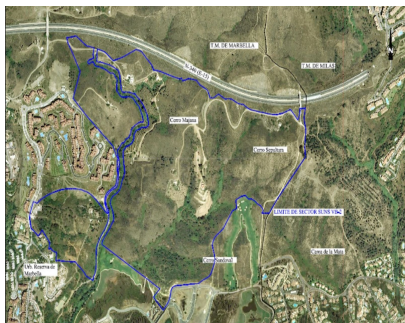

Продажа - Участок - Las Chapas
2.146.000€

www.mibgroup.es
+34 661 89 71 88
info@mibgroup.es

Ref.-ID: MIBGR4360702

Las Chapas

Участок

21458 m2

This sector has a total area of 710,458 m², of which 21,458 m² corresponds to this farm. It represents 3.02% of rights and obligations. The sector has a buildable area of 57,234.29 m² for Free Income Housing IN LOW DENSITY, 380 houses in Poblado Mediterráneo and 11 isolated houses. Buildable area of 40,362 m² for Hotels. 3,000 m² Economic Activities Golf Club and Commercial Area Which makes a total of 100,596.29 m² of surface area. Therefore 100,596.29 m² x 3.02% = 3,038 m² of buildable area, which would correspond to this plot.