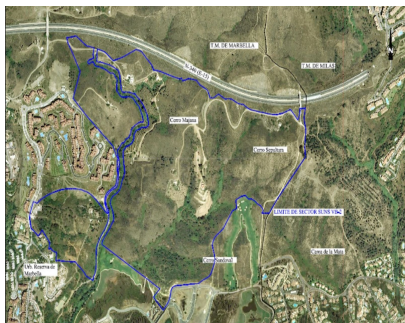

Продажа - Участок - Las Chapas
2.146.000€

www.mibgroup.es
 +34 661 89 71 88
info@mibgroup.es

Ref.-ID: MIBGR4360702

Las Chapas

Участок

21458 m2

This sector has a total area of 710,458 m², of which 21,458 m² corresponds to this farm. It represents 3.02% of rights and obligations. The sector has a buildable area of 57,234.29 m² for Free Income Housing IN LOW DENSITY, 380 houses in Poblado Mediterráneo and 11 isolated houses. Buildable area of 40,362 m² for Hotels. 3,000 m² Economic Activities Golf Club and Commercial Area Which makes a total of 100,596.29 m² of surface area. Therefore 100,596.29 m² x 3.02% = 3,038 m² of buildable area, which would correspond to this plot.

ОРИЕНТАЦИЯ

- ✓ Восток
- ✓ Юго-восток
- ✓ Юг
- ✓ Юго-запад
- ✓ Запад

ВИД

- ✓ Море
- ✓ Горы
- ✓ Гольф
- ✓ Панорамный

Категория

- ✓ Перепродажа