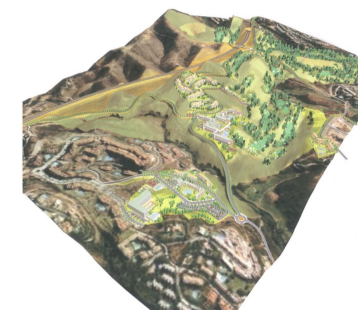

Продажа - Участок - Las Chapas
2.146.000€

www.mibgroup.es
 +34 661 89 71 88
info@mibgroup.es

Ref.-ID: MIBGR4360702

Las Chapas

Участок

21458 m2

This sector has a total area of 710,458 m², of which 21,458 m² corresponds to this farm. It represents 3.02% of rights and obligations. The sector has a buildable area of 57,234.29 m² for Free Income Housing IN LOW DENSITY, 380 houses in Poblado Mediterráneo and 11 isolated houses. Buildable area of 40,362 m² for Hotels. 3,000 m² Economic Activities Golf Club and Commercial Area Which makes a total of 100,596.29 m² of surface area. Therefore 100,596.29 m² x 3.02% = 3,038 m² of buildable area, which would correspond to this plot.

ОРИЕНТАЦИЯ

- ✓ Восток
- ✓ Юго-восток
- ✓ Юг
- ✓ Юго-запад
- ✓ Запад

ВИД

- ✓ Море
- ✓ Горы
- ✓ Гольф
- ✓ Панорамный

Категория

- ✓ Перепродажа