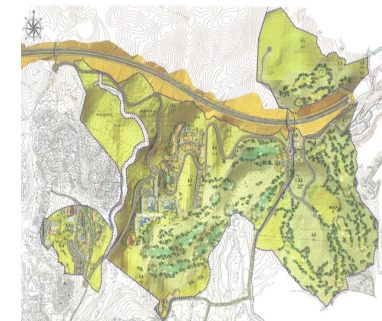

Продажа - Участок - Las Chapas
2.146.000€

www.mibgroup.es
+34 661 89 71 88
info@mibgroup.es

Ref.-ID: MIBGR4360702

Las Chapas

Участок

21458 m2

This sector has a total area of 710,458 m², of which 21,458 m² corresponds to this farm. It represents 3.02% of rights and obligations. The sector has a buildable area of 57,234.29 m² for Free Income Housing IN LOW DENSITY, 380 houses in Poblado Mediterráneo and 11 isolated houses. Buildable area of 40,362 m² for Hotels. 3,000 m² Economic Activities Golf Club and Commercial Area Which makes a total of 100,596.29 m² of surface area. Therefore 100,596.29 m² x 3.02% = 3,038 m² of buildable area, which would correspond to this plot.