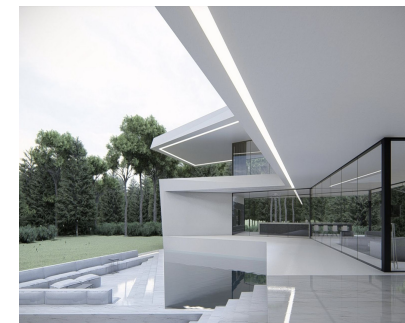

Продажа - Дом - Benahavís
4.995.000€

www.mibgroup.es
+34 661 89 71 88
info@mibgroup.es

Ref.-ID: MIBGR4629586

Benahavís

Дом

7

9

870 m2

5000 m2