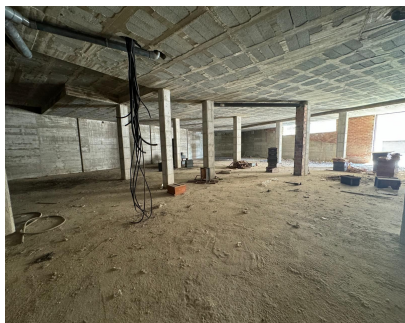

Продажа - Коммерческая - Estepona
1.500.000€

www.mibgroup.es
+34 661 89 71 88
info@mibgroup.es

Ref.-ID: MIBGR4790851

Estepona

Коммерческая

Коммунальные: 840 EUR / год

ИБИ: 1,200 EUR / год

900 m2