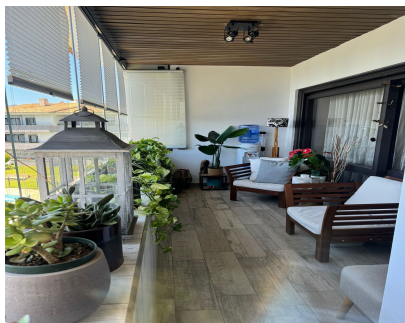

Ref.-ID: MIBGR4791463

Atalaya

Апартамент

Коммунальные: 1,680 EUR / год

ИБИ: 368 EUR / год

Мусор: 115 EUR / год