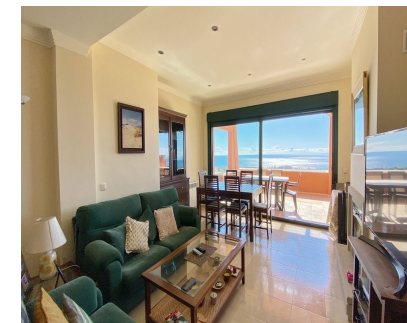

Ref.-ID: MIBGR4862410

Marbella

Апартамент

Коммунальные: 3,840 EUR / год

ИБИ: 980 EUR / год

Мусор: 185 EUR / год

2

2

136 m2

Exclusive 2 bedroom/2 bathroom penthouse in the luxurious complex EL LAGAR DEL ROSARIO. A very exclusive complex of only 18 homes, with an ideal location for those who enjoy maximum tranquility and privacy. Located in the highest part of the El Rosario Urbanization. The complex has large common areas, communal parking areas for guests, with beautiful garden areas around the complex and a large saltwater pool, and all this surrounded by nature. Built with top quality materials and everything is kept in a perfect state of conservation. The house consists of 2 bedrooms and 2 full bathrooms. The fully equipped kitchen has a laundry room. A generous living room with a fireplace leads to a fantastic covered terrace from where you have the best open views along the entire coast with the sea in the background. Direct views over the golf course, you can also clearly see the coast of Africa and the sunsets. It has an underground parking space and a storage room.