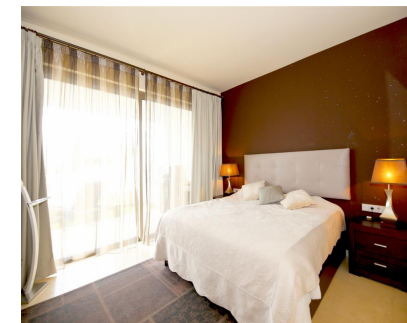

Краткосрочная Аренда - Апартамент - Benahavís  
825€ / Неделя

www.mibgroup.es  
+34 661 89 71 88  
info@mibgroup.es

Ref.-ID: MIBGR4784326

Benahavís

Апартамент

This stunning and modern ground floor apartment is an ideal property for those looking for some peace and quiet on a luxury boutique complex surrounding a famous five star hotel. The property offers a central air-conditioning system for cooling and heating and a high speed fiber optic internet connection along with plenty of international TV channels such as Sky. The apartment is presented in a modern style and has high standard, quality furnishings and fittings throughout. The lounge and dining area provides comfortable seating for up to six guests with direct access to the large patio terrace with an extra outdoor dining area and partial sea views. A gas powered barbecue is also available for your alfresco dining experience. The kitchen is very well equipped with all one could want for your holiday and both bedrooms have en-suite bathrooms. The master bedroom has a super king size bed (180x200cm) while the second bedroom has two single beds (90x200cm). The stunning communal swimming pools offer plenty of sun loungers surrounded by lovely gardens. A private parking space is available in the residential garage within the community. The apartment is located within the large and very popular Alanda Flamingos boutique complex close to several golf courses. There is easy private parking and 24 hour security in the area. The complex is located within the Los Flamingos golfing valley just behind the Villa Padierna hotel and there are plenty of golf courses and also a great restaurant in the hotel. The property is only a 10 minute drive to the beach and the main road to Benahavis, San Pedro, Estepona, Marbella and Puerto Banus. Here you will find the busy nightlife and designer shops and bars in the famous marina. All in all, a peaceful property for your holiday.