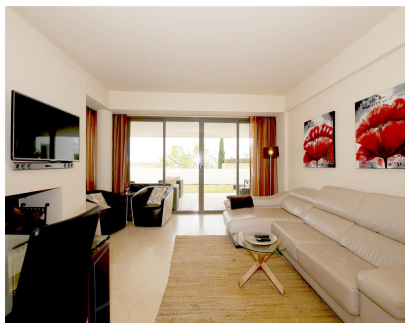

Краткосрочная Аренда - Апартамент - Benahavís  
825€ / Неделя

www.mibgroup.es  
+34 661 89 71 88  
info@mibgroup.es

Ref.-ID: MIBGR4784326

Benahavís

Апартамент

This stunning and modern ground floor apartment is an ideal property for those looking for some peace and quiet on a luxury boutique complex surrounding a famous five star hotel. The property offers a central air-conditioning system for cooling and heating and a high speed fiber optic internet connection along with plenty of international TV channels such as Sky. The apartment is presented in a modern style and has high standard, quality furnishings and fittings throughout. The lounge and dining area provides comfortable seating for up to six guests with direct access to the large patio terrace with an extra outdoor dining area and partial sea views. A gas powered barbecue is also available for your alfresco dining experience. The kitchen is very well equipped with all one could want for your holiday and both bedrooms have en-suite bathrooms. The master bedroom has a super king size bed (180x200cm) while the second bedroom has two single beds (90x200cm). The stunning communal swimming pools offer plenty of sun loungers surrounded by lovely gardens. A private parking space is available in the residential garage within the community. The apartment is located within the large and very popular Alanda Flamingos boutique complex close to several golf courses. There is easy private parking and 24 hour security in the area. The complex is located within the Los Flamingos golfing valley just behind the Villa Padierna hotel and there are plenty of golf courses and also a great restaurant in the hotel. The property is only a 10 minute drive to the beach and the main road to Benahavis, San Pedro, Estepona, Marbella and Puerto Banus. Here you will find the busy nightlife and designer shops and bars in the famous marina. All in all, a peaceful property for your holiday.