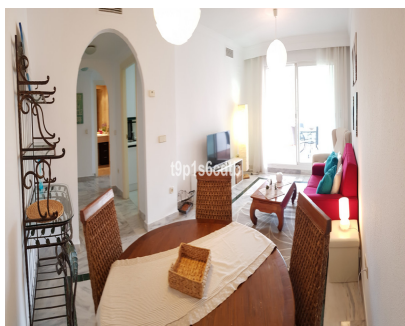

Долгосрочная Аренда - Апартамент - Nueva Andalucía
1.195€ / Месяц

www.mibgroup.es
+34 661 89 71 88
info@mibgroup.es

Ref.-ID: MIBGR2744681

Nueva Andalucía

Апартамент

Middle Floor Apartment, Nueva Andalucía, Costa del Sol. 1 Bedroom, 1 Bathroom, Built 60 m², Terrace 15 m². Setting : Town, Country, Commercial Area, Close To Golf, Close To Port, Close To Shops, Close To Sea, Close To Town, Close To Schools, Close To Forest, Close To Marina, Urbanisation. Orientation : West. Condition : Good. Pool : Communal. Climate Control : Air Conditioning, Hot A/C, Cold A/C. Views : Country. Features : Covered Terrace, Lift, Fitted Wardrobes, Near Transport, Private Terrace, Satellite TV, Paddle Tennis, Utility Room, Disabled Access, Marble Flooring, Restaurant On Site, Near Mosque, Near Church. Furniture : Fully Furnished. Kitchen : Fully Fitted. Garden : Communal. Security : Gated Complex, Entry Phone, 24 Hour Security. Parking : Underground, Garage, Covered, Private. Utilities : Electricity, Drinkable Water, Telephone. Category : Golf, Contemporary.