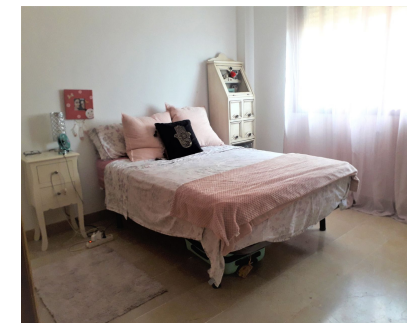

Долгосрочная Аренда - Апартамент - Atalaya
1.500€ / Месяц

www.mibgroup.es
 +34 661 89 71 88
info@mibgroup.es

Ref.-ID: MIBGR4415389

Atalaya

Апартамент

Bright apartment located in a fantastic luxury urbanization. This apartment has stunning panorami views of the sea, gardens and pool.HOT and COLD water included. It is built with the best qualities, double glazing, marble floors, hot / cold air conditioning. In addition to being very well distributed and have a garage space and hot and cold water included in the price! This exclusive urbanization is located walking distance to shops and amenities as well as the beach. 5 minutes by car from Puerto Banús and the beach and within walking distance ofsupermarkets, restaurants, shops, schools and all the amenities It is a gated community with large private gardens, 24 security hours as well as 24-hour reception. Show Less