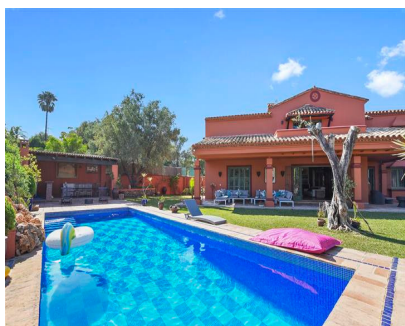

Долгосрочная Аренда - Дом - Marbella
7.500€ / Месяц

www.mibgroup.es
+34 661 89 71 88
info@mibgroup.es

Ref.-ID: MIBGR4636822

Marbella

Дом

6

6

600 m2

1250 m2