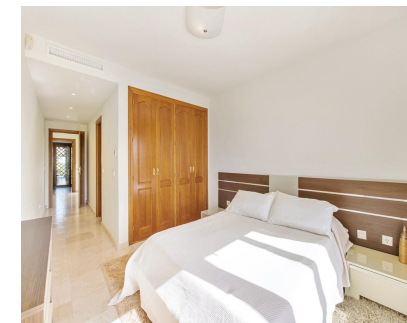

Долгосрочная Аренда - Апартамент - Diana Park
3.500€ / Месяц

www.mibgroup.es
+34 661 89 71 88
info@mibgroup.es

Ref.-ID: MIBGR4748131

Diana Park

Апартамент

****This is a long term rental with a 12 month contract**** Spectacular 3 bedroom duplex penthouse - El Campanario ***WALKING DISTANCE TO GOLF COURSE *WALKING DISTANCE TO BARS AND SHOPS *LARGE PRIVATE TERRACE *PRIVATE SAUNA *GARAGE PARKING *STOREROOM** We are pleased to bring you this spectacular 3 bedroom duplex penthouse apartment, situated in the sought after development of El Real de El Campanario, which boasts its own excellent clubhouse with spa, tennis courts and restaurant. Just minutes from El Real de El Campanario it has excellent access to the motorway and is 7 minutes drive from Puerto Banus and 40 minutes to Malaga and only 5 minutes drive to the nearest beach. Decorated very tastefully, this beautiful south facing penthouse apartment has stunning views over the landscaped gardens, pool, mountains and has sea views. There is a good sized fully fitted kitchen and a large utility room, a large lounge/dining room leading off to two separate terraces, one of which is being used as a dining area. Two of the three bedrooms are situated on the ground floor and both have their own bathrooms. The main bedroom is situated on the top floor and has a separate walk in wardrobe and ensuite bathroom with separate walk in shower. The large 418 m2 wrap around terrace also boasts a sauna, outside shower and barbecue/dining area, as well as a chill out area to sit and enjoy the breath-taking views. There is private underground parking for 2 cars and a storage room included in the rental. ***References and proof of income essential to rent this property, no pets*.**