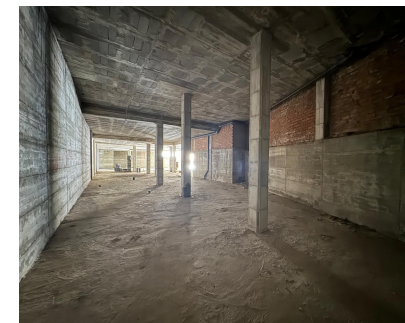

Долгосрочная Аренда - Коммерческая - Estepona
14.000€ / Месяц

www.mibgroup.es
+34 661 89 71 88
info@mibgroup.es

Ref.-ID: MIBGR4790851

Estepona

Коммерческая

900 m2

Commercial Unit for Sale or Lease: Prime Location in Estepona Discover a versatile and spacious commercial unit located in the heart of Estepona, offering endless potential for various uses. With its expansive 900 square meters of shell and core space, this property provides a blank canvas to create a successful business or investment opportunity. Situated in the bustling center of Estepona, this unit backs onto Avenida Andalucia and is just 100 meters from the beach. The property boasts a generous 900 square meters of space, with ceiling heights of 4.20 meters on one side and 3.50 meters on the other, making it suitable for a wide range of applications. The property is currently in shell and core condition, allowing for complete customisation to suit your specific needs. Whether you envision a commercial enterprise, residential units, or a combination of both, this unit offers the flexibility to accommodate your vision. The town hall permits segregation and change of usage, enabling both residential and commercial purposes on the same premises. With two garage doors providing direct street access, the unit is also ideal for a storage business, supermarket or similar offering easy access and high ceilings. Lease Option In addition to being available for purchase, this property is available for a long lease of a minimum of 5 years with a renewable contract with a year paid upfront, providing stability and security for your investment or business operations. This property represents a significant investment opportunity due to its prime location and versatile usage options. Whether you choose to develop residential units, establish a commercial enterprise, or operate a storage facility, the potential for high returns is substantial.