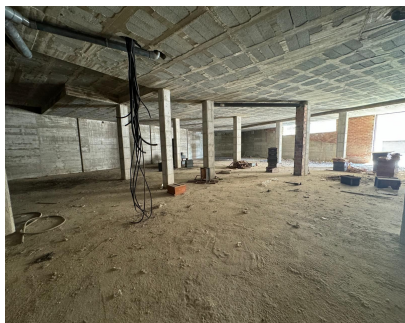

Долгосрочная Аренда - Коммерческая - Estepona
14.000€ / Месяц

www.mibgroup.es
+34 661 89 71 88
info@mibgroup.es

Ref.-ID: MIBGR4790851

Estepona

Коммерческая

900 m2

Commercial Unit for Sale or Lease: Prime Location in Estepona Discover a versatile and spacious commercial unit located in the heart of Estepona, offering endless potential for various uses. With its expansive 900 square meters of shell and core space, this property provides a blank canvas to create a successful business or investment opportunity. Situated in the bustling center of Estepona, this unit backs onto Avenida Andalucia and is just 100 meters from the beach. The property boasts a generous 900 square meters of space, with ceiling heights of 4.20 meters on one side and 3.50 meters on the other, making it suitable for a wide range of applications. The property is currently in shell and core condition, allowing for complete customisation to suit your specific needs. Whether you envision a commercial enterprise, residential units, or a combination of both, this unit offers the flexibility to accommodate your vision. The town hall permits segregation and change of usage, enabling both residential and commercial purposes on the same premises. With two garage doors providing direct street access, the unit is also ideal for a storage business, supermarket or similar offering easy access and high ceilings. Lease Option In addition to being available for purchase, this property is available for a long lease of a minimum of 5 years with a renewable contract with a year paid upfront, providing stability and security for your investment or business operations. This property represents a significant investment opportunity due to its prime location and versatile usage options. Whether you choose to develop residential units, establish a commercial enterprise, or operate a storage facility, the potential for high returns is substantial.