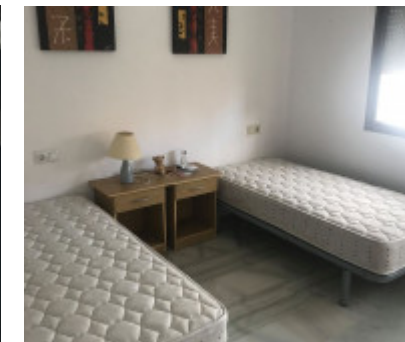

2 спальный таунхаус в аренду в Манильве 900€

www.mibgroup.es
+34 661 89 71 88
info@mibgroup.es

Ref.-ID: 220

Manilva

Таунхаусы

2

2

100 m2

This well presented town house is available for long term rental. The property is fully furnished. The kitchen and both bathrooms, one ensuite, have both been recently renovated. Just a few minutes walk from Monte Duquesa square and ten minute from the port of duquesa.

- ✓ Кондиционер
- ✓ Оборудованная Кухня

- ✓ Встроенные Шкафы
- ✓ С Мебелью

- ✓ Парковочное Место