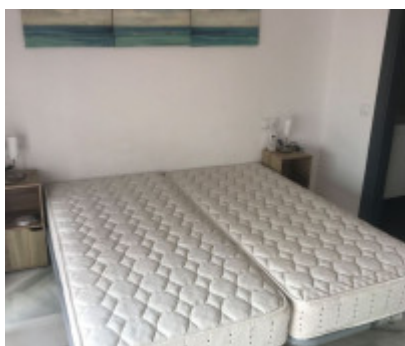

## 2 спальный таунхаус в аренду в Манильве 900€

www.mibgroup.es  
+34 661 89 71 88  
info@mibgroup.es

Ref.-ID: 220

Manilva

Таунхаусы

2

2

100 m2

This well presented town house is available for long term rental. The property is fully furnished. The kitchen and both bathrooms, one ensuite, have both been recently renovated. Just a few minutes walk from Monte Duquesa square and ten minute from the port of duquesa.