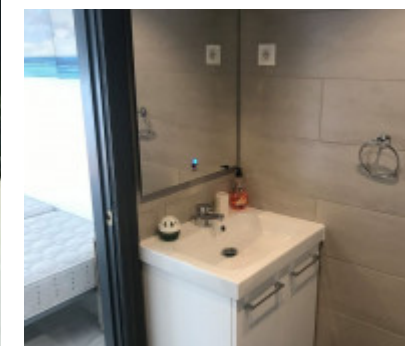

2 спальный таунхаус в аренду в Манильве 900€

www.mibgroup.es
+34 661 89 71 88
info@mibgroup.es

Ref.-ID: 220

Manilva

Таунхаусы

2

2

100 m2

This well presented town house is available for long term rental. The property is fully furnished. The kitchen and both bathrooms, one ensuite, have both been recently renovated. Just a few minutes walk from Monte Duquesa square and ten minute from the port of duquesa.

- ✓ Кондиционер
- ✓ Оборудованная Кухня

- ✓ Встроенные Шкафы
- ✓ С Мебелью

- ✓ Парковочное Место