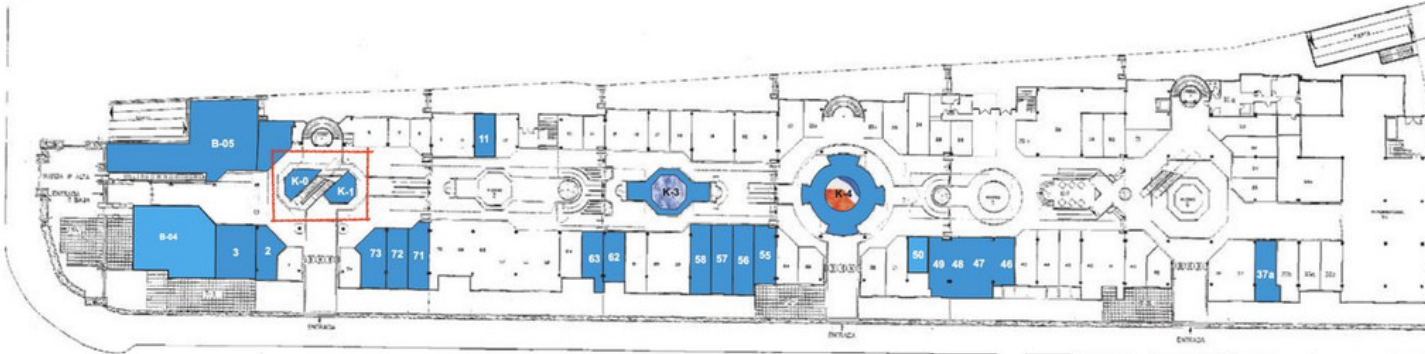

Продажа - Коммерческая - Puerto Banús 160.000€

Puerto Banús

Коммерческая

 **40 m2**

This commercial space is located in a commercial center in the heart of Puerto Banus, only minutes from all restaurants and shops. Kiosko located in the ground floor level of a Commercial center , with walking client access. comprises space of 40 m2 where can be build as kiosko or offices.

Климат-контроль

- ✓ Кондиционер

Особенности

- ✓ Ресторан на территории

PLANTA ALTA

PLANTA BAJA

PLANTA BAJA