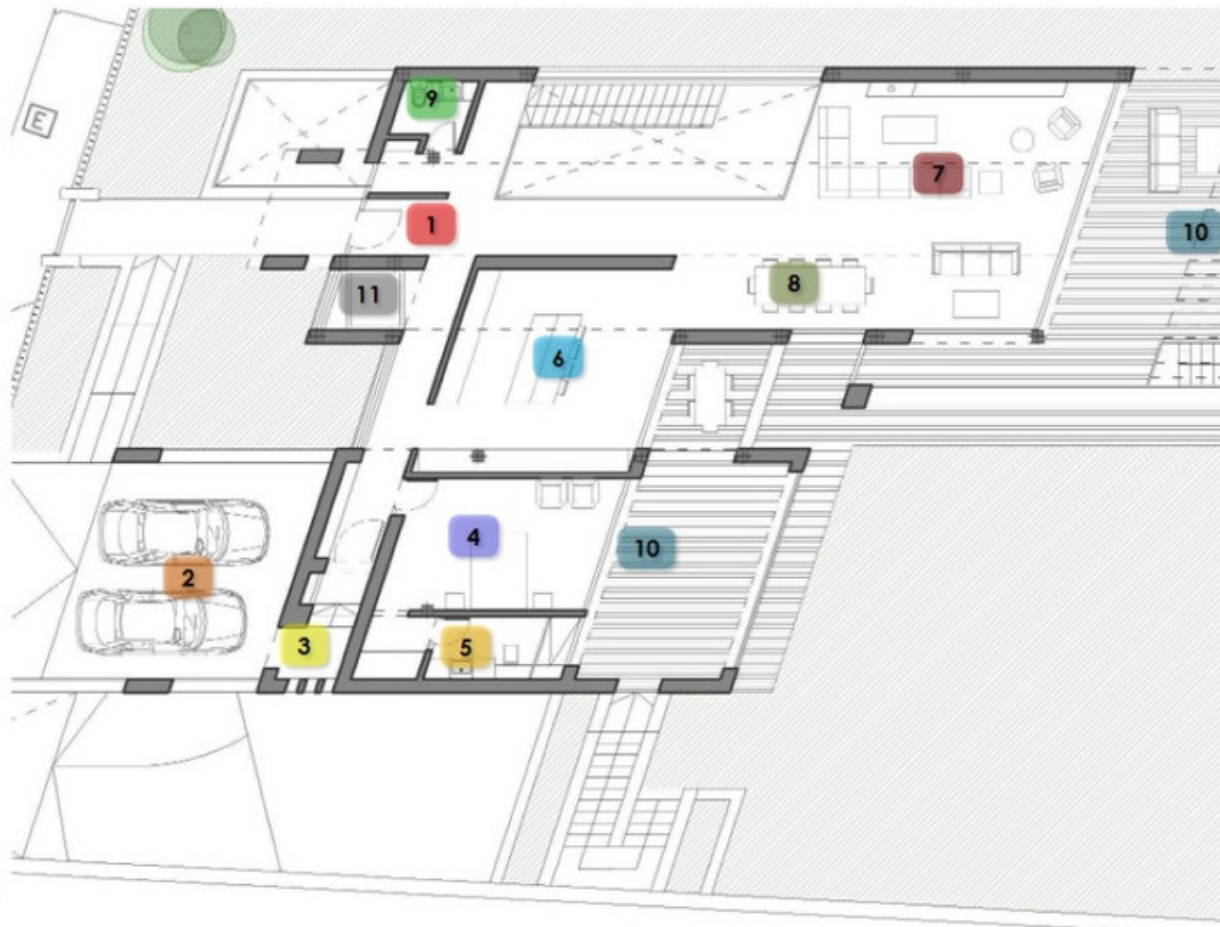

# PLOT

- 1 MAIN ACCESS
- 2 PARKING ACCESS
- 3 OPEN PARKING
- 4 GARDEN
- 5 SWIMMING POOL

**HOUSE NORTH  
FIRST FLOOR**

- 1 HALL
- 2 OUTSIDE PARKING
- 3 GUESS ACCESS
- 4 GUESS BEDROOM
- 5 GUESS BATHROOM
- 6 KITCHEN
- 7 LIVING ROOM
- 8 DINING ROOM
- 9 TOILET
- 10 TERRACE
- 11 LIFT CAGE
- 12 SWIMMING POOL

## HOUSE NORTH GROUND FLOOR

- 1 LIVING - PLAY ROOM
- 2 PARKING
- 3 BEDROOM
- 4 CLOAKROOM
- 5 BATHROOM
- 6 MASTER BEDROOM
- 7 MASTER BATHROOM
- 8 TERRACE
- 9 MACHINE ROOM
- 10 GARDEN
- 11 SWIMMING POOL

## HOUSE NORTH BASEMENT FLOOR

- 1 HALL
- 2 GYM AREA
- 3 SAUNA & SHOWER
- 4 LIFT CAGE
- 5 TOILET
- 6 CELLAR
- 7 WINE
- 8 STORAGE
- 9 SWIMMING POOL