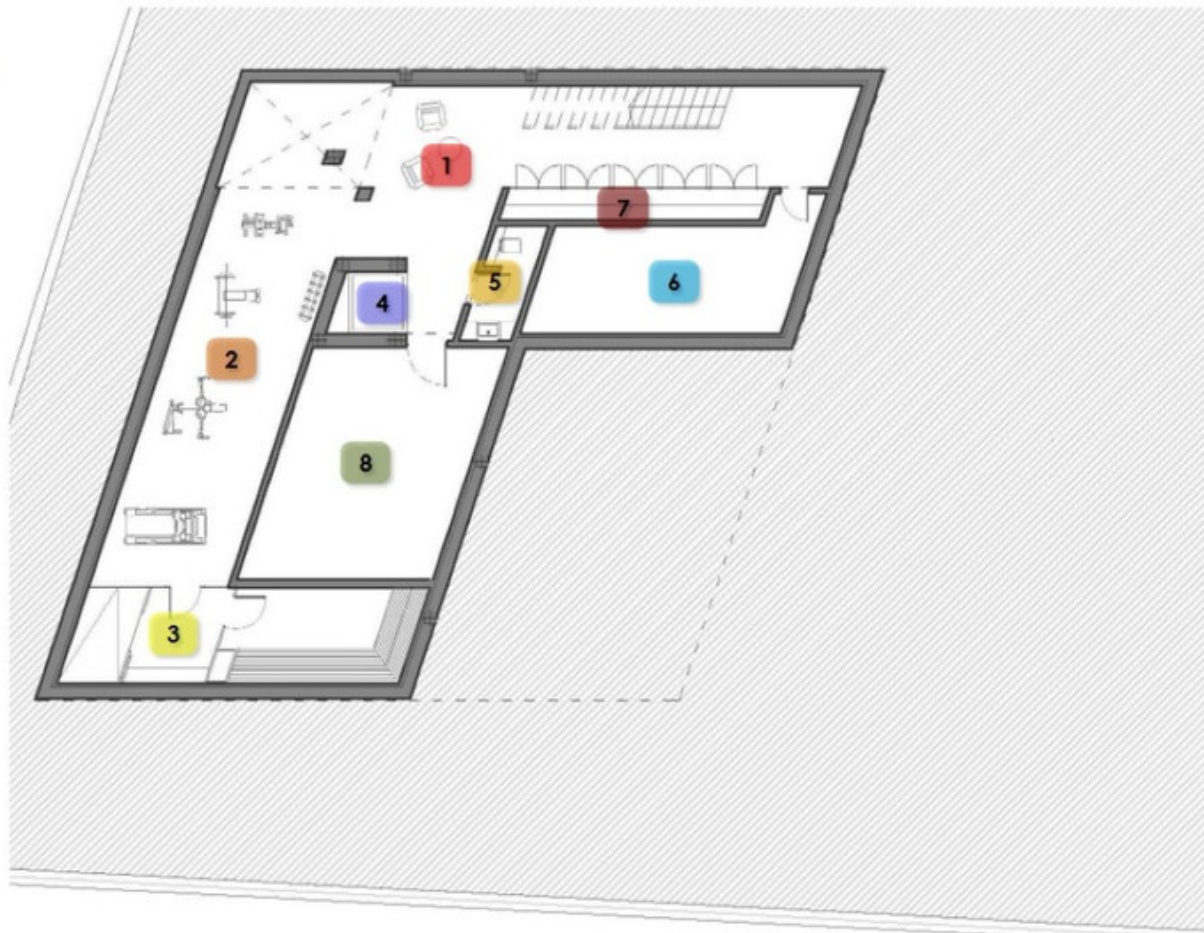

# PLOT

- 1 MAIN ACCESS
- 2 PARKING ACCESS
- 3 OPEN PARKING
- 4 GARDEN
- 5 SWIMMING POOL

**HOUSE NORTH  
FIRST FLOOR**

- 1 HALL
- 2 OUTSIDE PARKING
- 3 GUESS ACCESS
- 4 GUESS BEDROOM
- 5 GUESS BATHROOM
- 6 KITCHEN
- 7 LIVING ROOM
- 8 DINING ROOM
- 9 TOILET
- 10 TERRACE
- 11 LIFT CAGE
- 12 SWIMMING POOL

## HOUSE NORTH GROUND FLOOR

- 1 LIVING - PLAY ROOM
- 2 PARKING
- 3 BEDROOM
- 4 CLOAKROOM
- 5 BATHROOM
- 6 MASTER BEDROOM
- 7 MASTER BATHROOM
- 8 TERRACE
- 9 MACHINE ROOM
- 10 GARDEN
- 11 SWIMMING POOL

## HOUSE NORTH BASEMENT FLOOR

- 1 HALL
- 2 GYM AREA
- 3 SAUNA & SHOWER
- 4 LIFT CAGE
- 5 TOILET
- 6 CELLAR
- 7 WINE
- 8 STORAGE
- 9 SWIMMING POOL