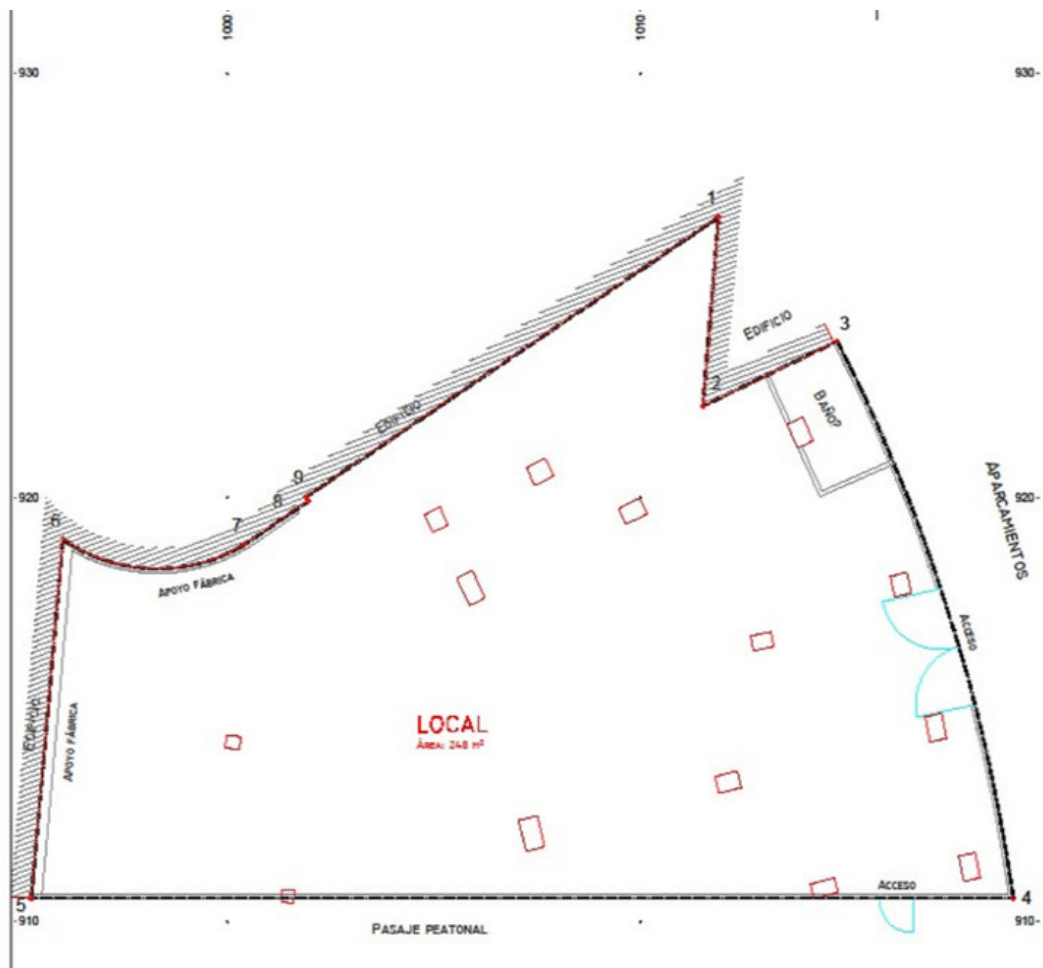

TOPOLOGÍA		
Vértice	Longitud	Área
1	4.479	10
2	3.803	10
3	0.900	10
31	23.801	10
32	8.468	10
33	0.900	10
43	1.384	10
44	0.117	10
45	11.385	10
Área		24.8 m²