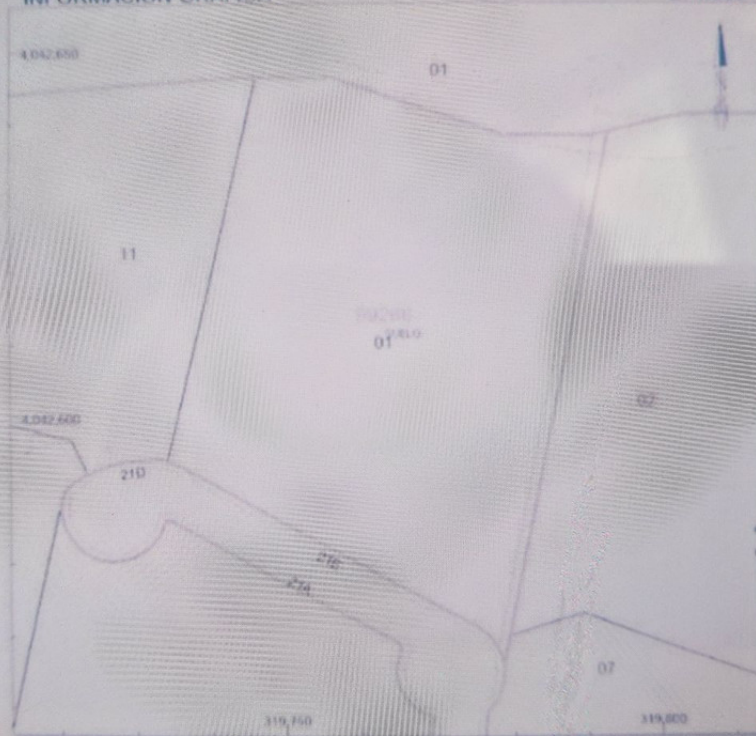

CERTIFICACION CATASTRAL DESCRIPTIVA Y GRAFICA BIENES INMUEBLES DE NATURALEZA URBANA

Municipio de BENAHAUIS Provincia de MÁLAGA

INFORMACION GRAFICA

E: 1/800

2016

X2645621T

Documento firmado con CSV por DIRECCION GENERAL DEL CATASTRO
CSV: TGZ*PF8H9VKZ*MB0 (verificable en <http://www.sindicatocastro.gob.es>) | Fecha de firma: 27/01/2016

Este certificado refleja los datos incorporados a la Base de Datos Nacional del Catastro. Solo podrá utilizarse para el ejercicio de las competencias del solicitante.