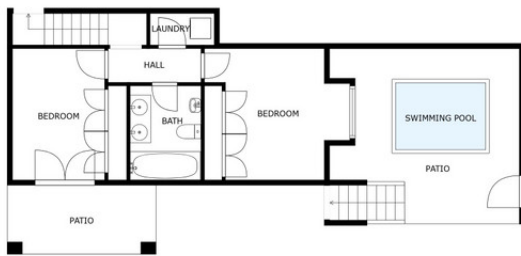

SIZES ARE APPROXIMATE, ACTUAL MAY VARY.