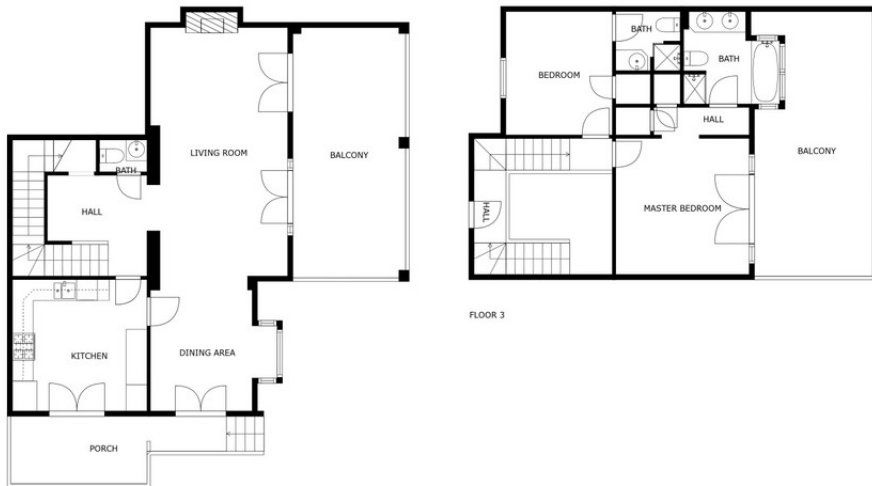

SIZES ARE APPROXIMATE, ACTUAL MAY VARY.