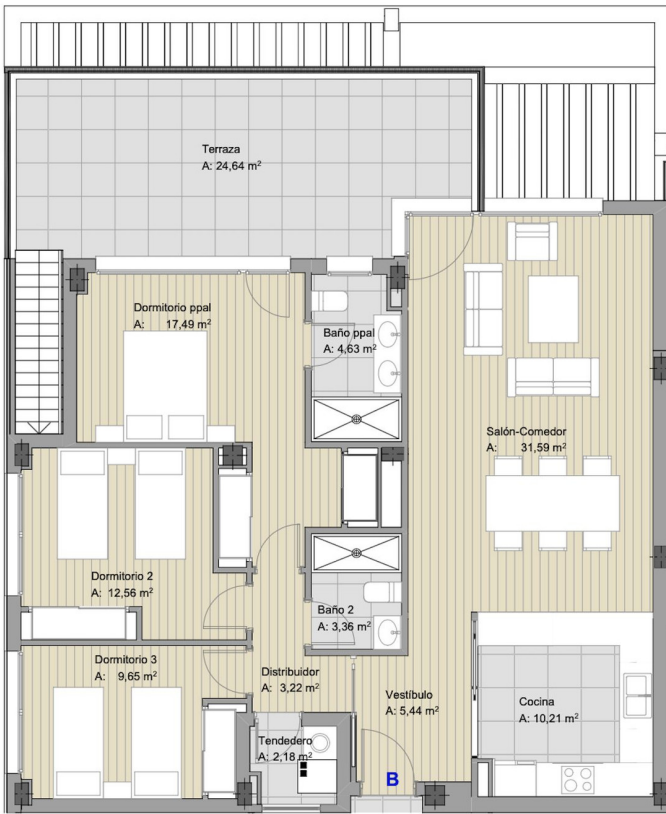

Escala gráfica

e: 1/100

NIVEL 4