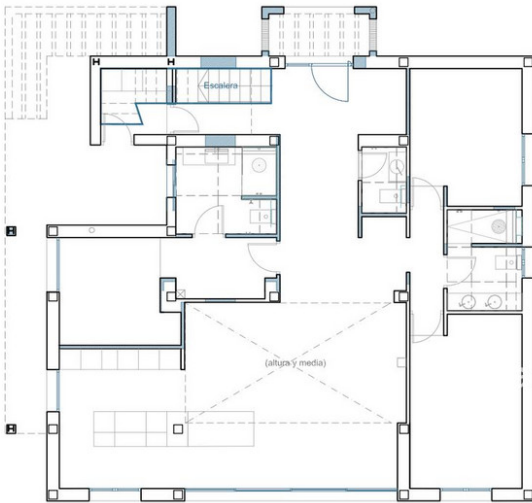

A modern breeze of Mediterranean living offering beautiful sea views, at just 10 minutes drive from Puerto Banús and the beach. A hidden gem renovated to the highest standards, the villas is set in Paraiso Alto, one of the most desired residential areas in Benahavis. Distributed on two levels, this exquisite and super private villa has been inspired by Ibizan architecture. It is offering open living areas with floor-to-ceiling windows that flood the space with natural daylight and connect the interiors with the outdoor areas, surrounded by natural stone and lush vegetation. The villa comprises: open-plan living room with fireplace and dining area, fully fitted kitchen; 4 bedrooms (2 of which are en-suite), guest toilet; access to a covered terrace leading to the garden, infinity pool with integrated sun beds, sundeck, pergola with BBQ plus dining and chill out areas. The property offers under-floor heating in bathrooms and security system. Sunset terrace with a moonlight cinema ideal to relax while enjoying the beautiful sea views.

7b2ad3a8d9

7b2ad3a8d9

PLANTA BAJA

PLANTA PRIMERA