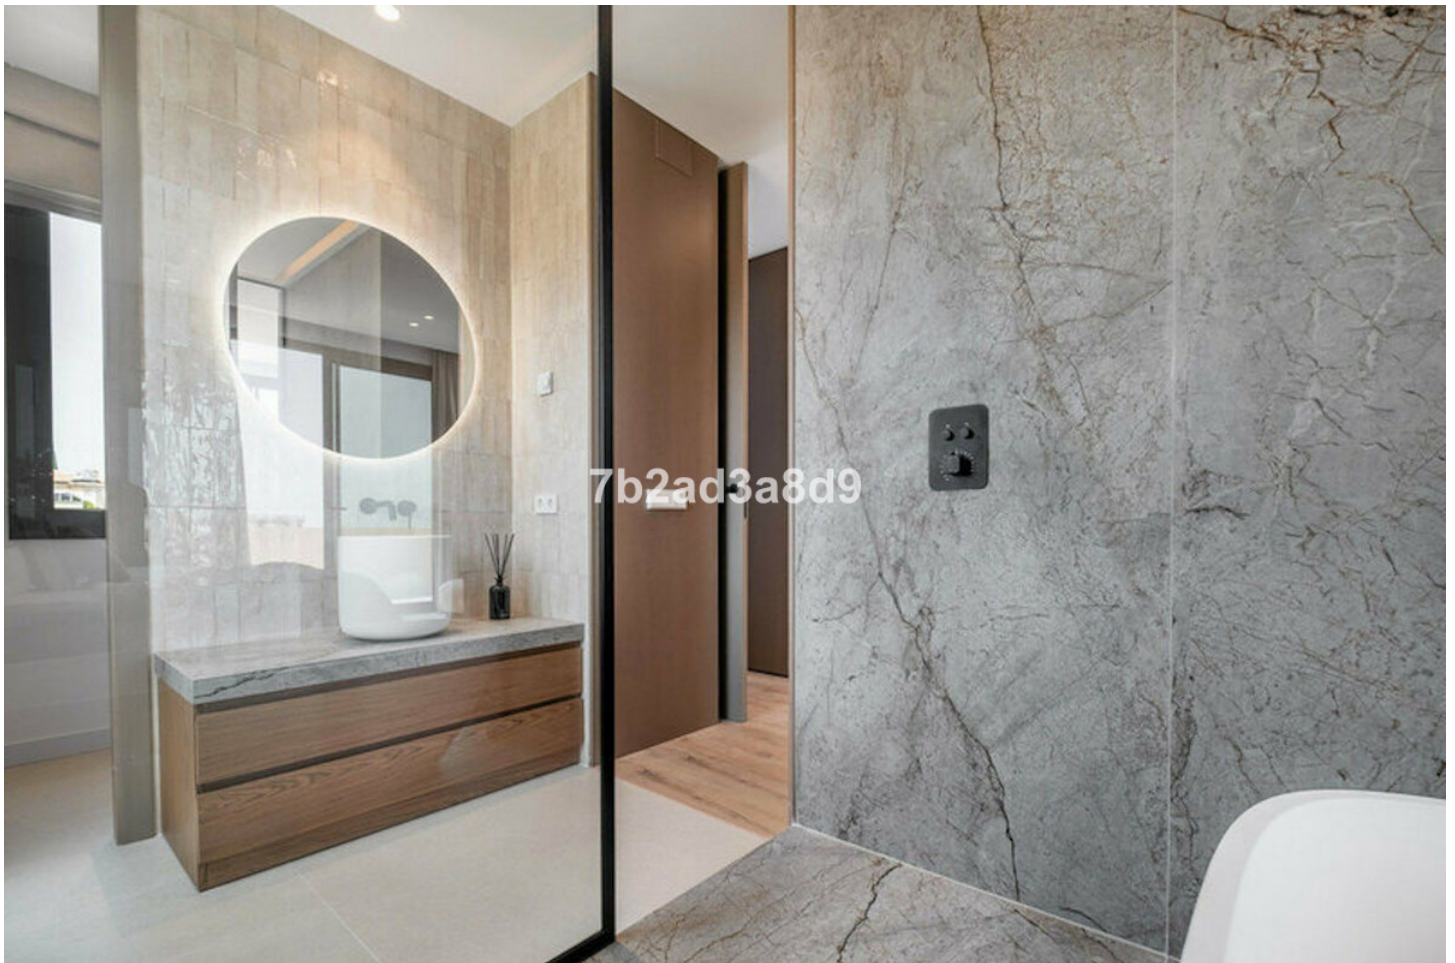

7b2ad3a8d9