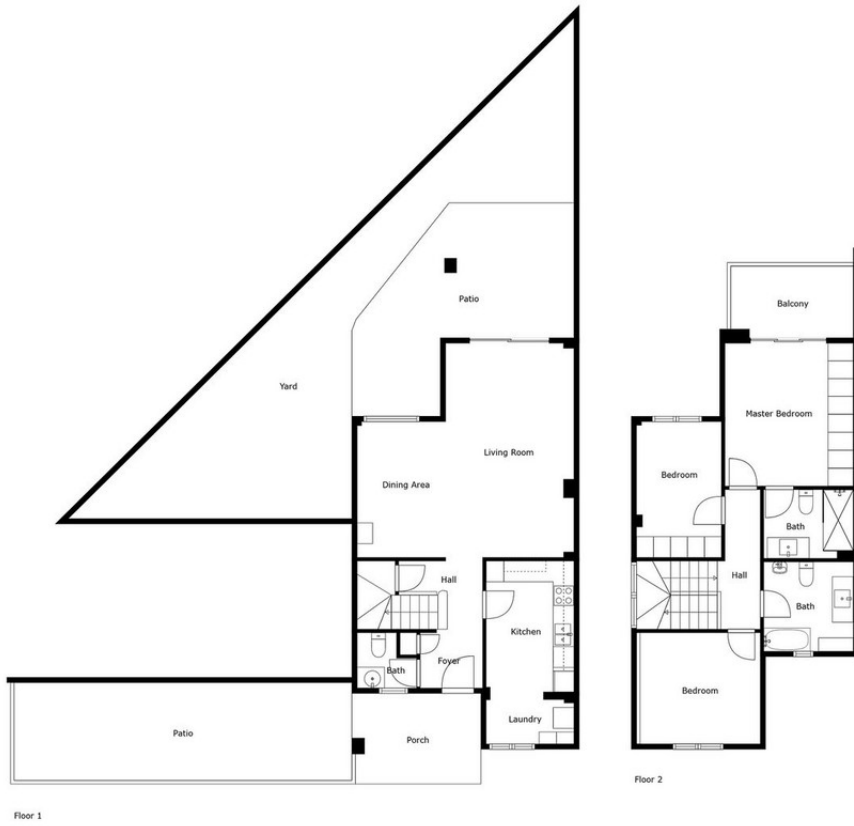

2

140 m2

Welcome to this corner townhouse in Azalea Beach with an unbeatable location on the beachside between Puerto Banús and San Pedro de Alcántara! This cozy townhouse offers 3 bedrooms, 2 bathrooms and a guest toilet. By the entrance to the property you have a spacious private terrace, perfect for a chill out area with evening sun. As you enter the property, on the entrance level you will find a guest toilet, kitchen, living and dining room. From the living room you have access to the back terrace and garden area. On the upper level you will find 3 bedroom and 2 bathrooms. The master bedroom has an en-suite bathroom and a small terrace. The urbanization has beautiful gardens and 5 swimming pools. Garage included in the price. Welcome!

меры безопасности

- ✓ Огражденный комплекс

Floor 1

Floor 2

Measurements Calculated Are Deemed Highly Reliable But Are Not Guaranteed