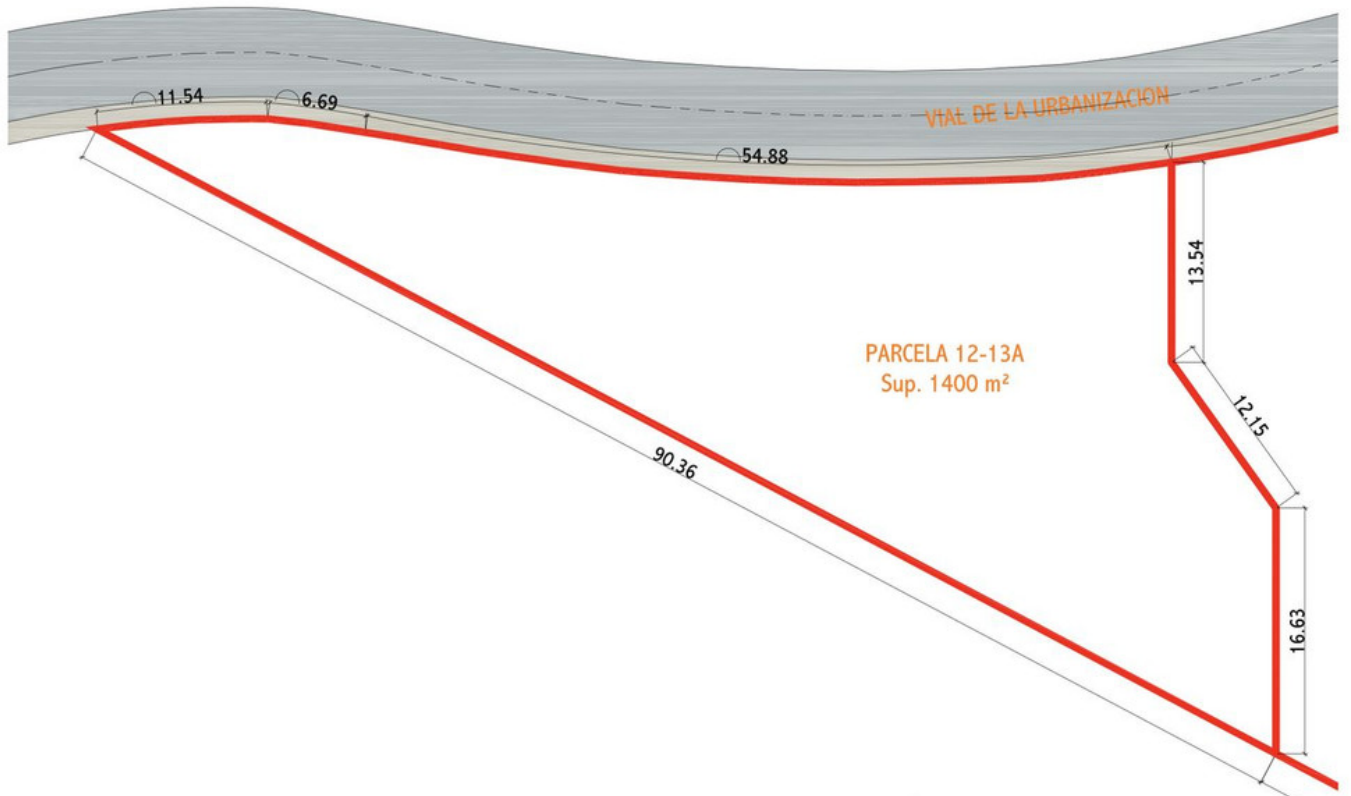

Продажа - Участок - Benahavís

749.000€

Benahavís

Участок

544 m2

1400 m2

Location: Benahavis, Puerto Del Almendro, gated community - La Resina with sea views and license to build in place. Spacious plot located in a privileged position, ideal for those seeking the best of both worlds: peace, tranquility, and panoramic views of the surrounding landscape, along with sea views, yet very close to all amenities. The proximity to San Pedro and Puerto Banús ensures easy and quick access to a wide range of services, shops, restaurants, and entertainment options. The development is distinguished by its high security standards, featuring barriers and surveillance cameras at the entrance, providing a safe and exclusive environment for its residents. Additionally, the area is surrounded by lush green spaces and natural trails, offering a perfect setting to enjoy outdoor activities and nature. This unique enclave combines the serenity of a tranquil retreat with the convenience of being close to everything needed for a comfortable and sophisticated life. Perfect for building your dream home in an environment of unparalleled luxury and security.

PROYECTO DE PARCELACION
URB. AMPLIACION PUERTO DEL ALMENDRO, PARC.12-13, BE