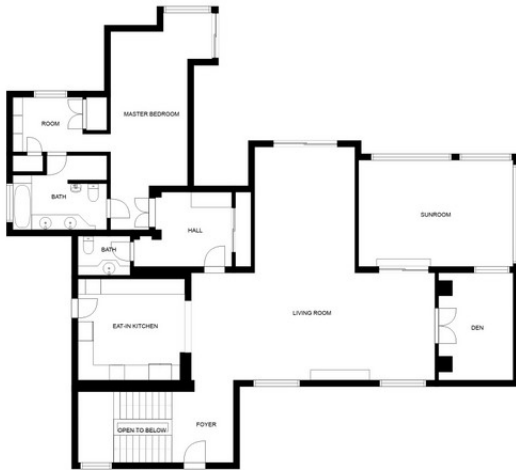

Nestled near the serene Mistral Beach, in a peaceful enclave of elegant villas and tree-lined streets, this refurbished villa is just a short drive from both Puerto Banus and Marbella. This expansive home seamlessly combines the charm of Andalusian architecture with modern design and comfort. The interior boasts an exquisite blend of materials, including wood, marble, and onyx, all highlighted by sophisticated interior decor. The villa features a stunning and spacious living room, a fully equipped kitchen, a dining area in a sunlit glass room, a study, and a master bedroom with a walk-in closet on the first floor. The second floor houses two additional bedrooms, two bathrooms, and access to a terrace and balcony. The basement level offers another bedroom with an en-suite bathroom, a large versatile room perfect for a cinema or bedroom, and a laundry room. The outdoor living space is exceptionally private, surrounded by lush gardens and bathed in sunlight—ideal for enjoying the Mediterranean climate. It includes a large heated swimming pool, a shower, a Finnish sauna, a gym, and a spacious covered terrace furnished with comfortable outdoor seating. The villa is securely gated and includes covered parking for 4-5 cars. Embrace contemporary living in this prestigious Puerto Banus location!

ВИД

- ✓ Сад
- ✓ Бассейн

FLOOR 2

FLOOR 3

FLOOR 1

SIZES AND DIMENSIONS ARE APPROXIMATE, ACTUAL MAY VARY.