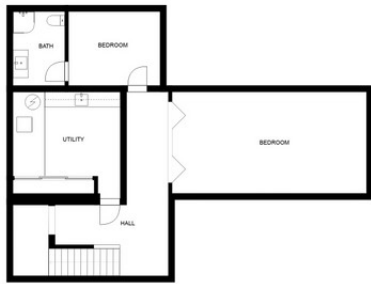

Nestled near the serene Mistral Beach, in a peaceful enclave of elegant villas and tree-lined streets, this refurbished villa is just a short drive from both Puerto Banus and Marbella. This expansive home seamlessly combines the charm of Andalusian architecture with modern design and comfort. The interior boasts an exquisite blend of materials, including wood, marble, and onyx, all highlighted by sophisticated interior decor. The villa features a stunning and spacious living room, a fully equipped kitchen, a dining area in a sunlit glass room, a study, and a master bedroom with a walk-in closet on the first floor. The second floor houses two additional bedrooms, two bathrooms, and access to a terrace and balcony. The basement level offers another bedroom with an en-suite bathroom, a large versatile room perfect for a cinema or bedroom, and a laundry room. The outdoor living space is exceptionally private, surrounded by lush gardens and bathed in sunlight—ideal for enjoying the Mediterranean climate. It includes a large heated swimming pool, a shower, a Finnish sauna, a gym, and a spacious covered terrace furnished with comfortable outdoor seating. The villa is securely gated and includes covered parking for 4-5 cars. Embrace contemporary living in this prestigious Puerto Banus location!

ВИД

- ✓ Сад
- ✓ Бассейн

FLOOR 2

FLOOR 3

FLOOR 1

SIZES AND DIMENSIONS ARE APPROXIMATE, ACTUAL MAY VARY.