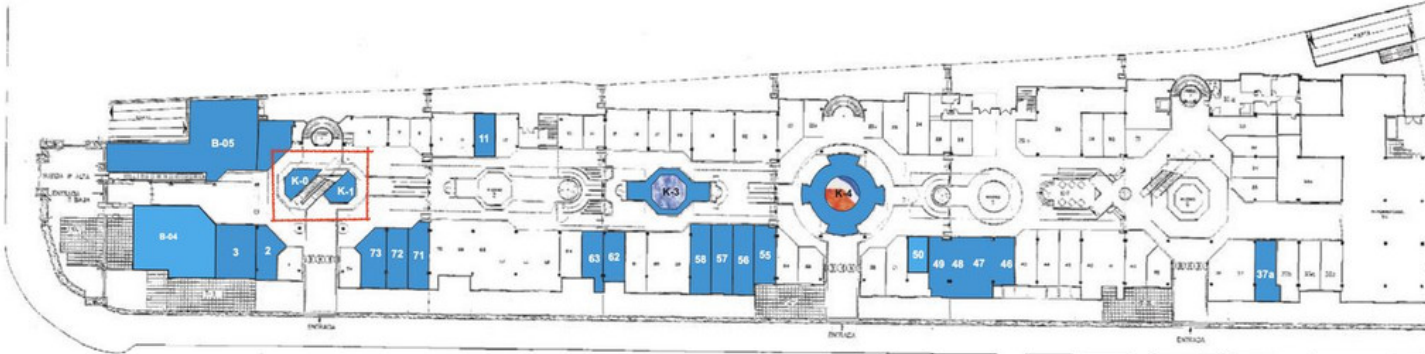

Ref.-ID: MIBGR2558342

Puerto Banús

Коммерческая

Office, Puerto Banús, Costa del Sol. Built 47 m². Setting : Close To Port, Close To Sea. Condition : Good. Utilities : Electricity. Category : Bargain, Investment.

PLANTA ALTA

PLANTA BAJA

PLANTA ALTA