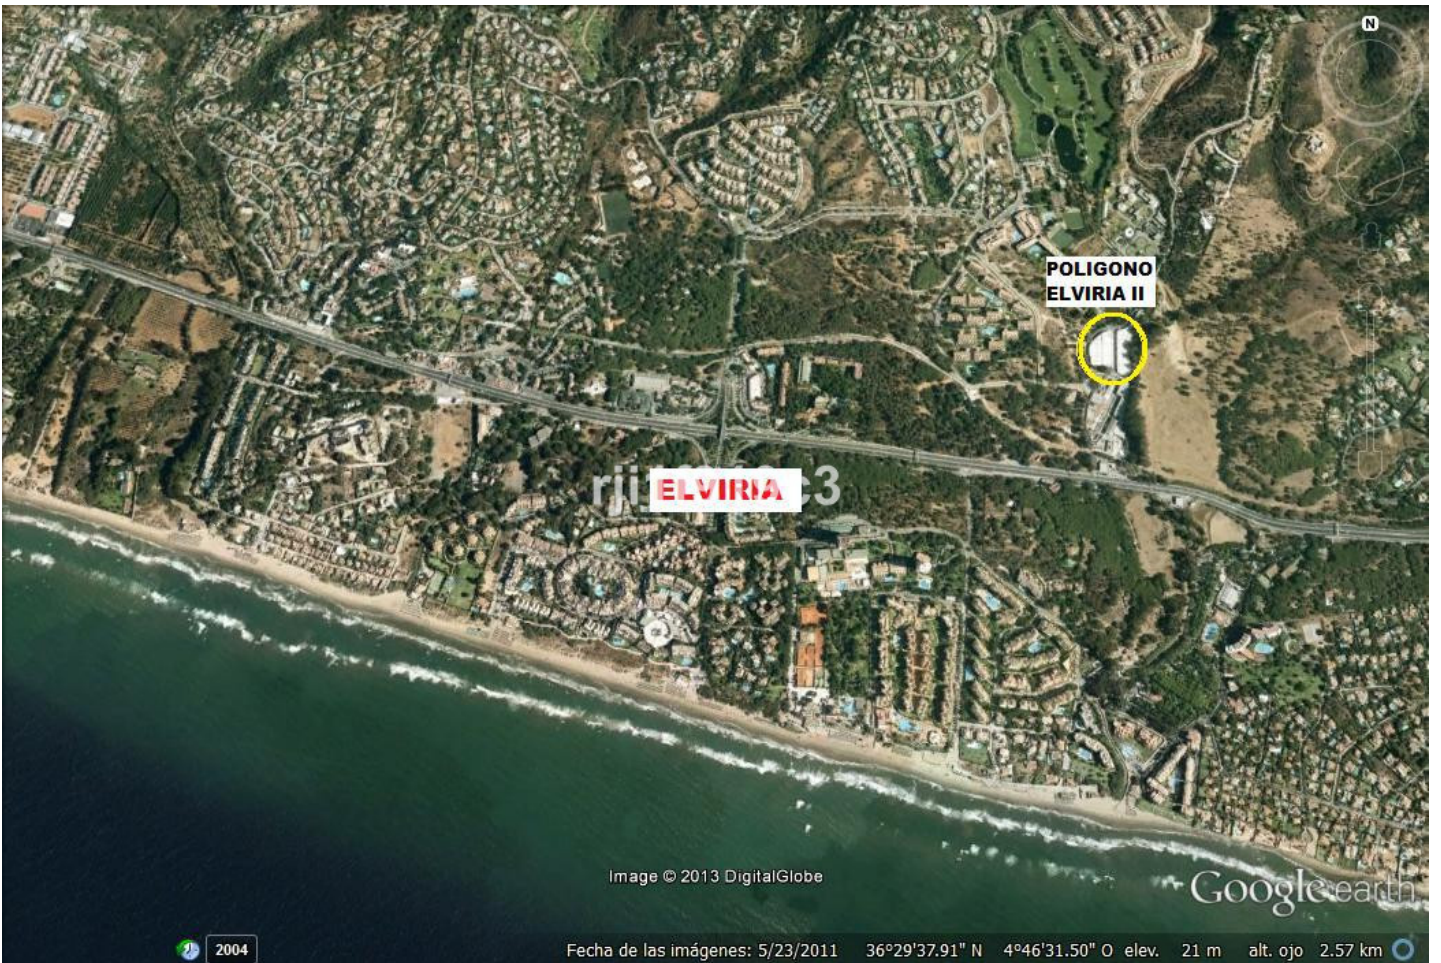

Ref.-ID: MIBGR2586041

Elviria

Коммерческая

 206 m2

Industrial ship situated in the industrial park "ELVIRIA II" recently built, is located in Elviria, belonging to the municipality of Marbella (Malaga). Easy access via the Mediterranean motorway A-7. Surface ship 206 m2, completely clear.

Расположение

✓ Коммерческая зона

2004

Fecha de las imágenes: 5/23/2011 36°29'37.91" N 4°46'31.50" O elev. 21 m alt. ojo 2.57 km