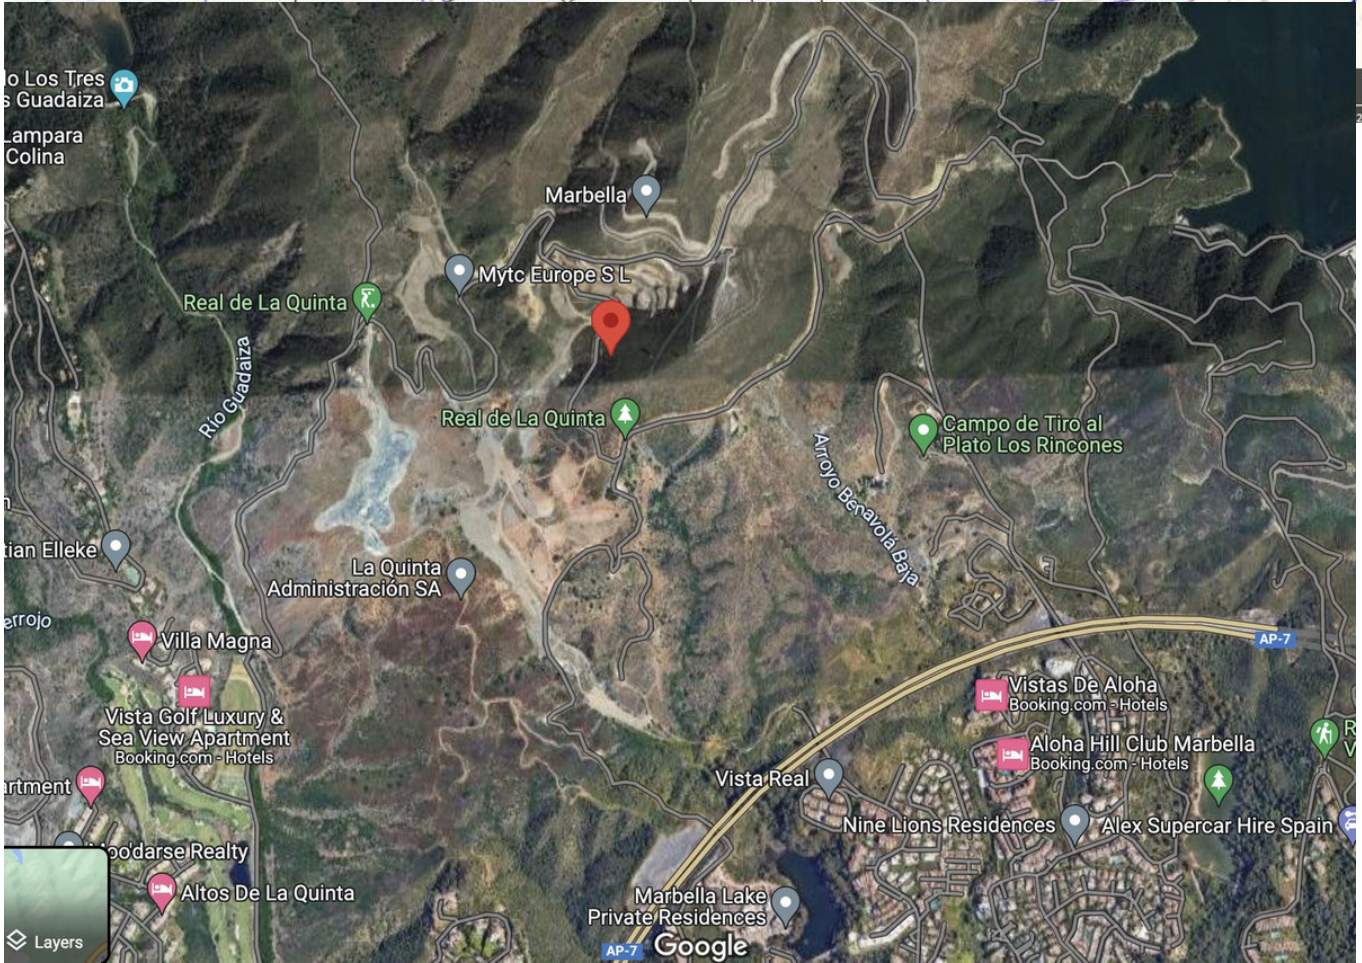

Продажа - Участок - Benahavís
740.000€

www.mibgroup.es
+34 661 89 71 88
info@mibgroup.es

Ref.-ID: MIBGR4405132

Benahavís

Участок

1751 m2

Real de La Quinta Residential Country Club Resort® is an enchanting 200 hectare residential resort, seamlessly integrated into the idyllic foothills of the Sierra de las Nieves overlooking the majestic La Concha mountain, the picturesque Costa del Sol and bordering the UNESCO biosphere reserve. Fulfil your lifestyle dreams with the Real de La Quinta real estate project where nature coexists with the modern world. GREAT OPPORTUNITY TO OBTAIN A BUILDING PLOT IN THE MOST UP AND COMING LOCATION BUILDING PLOT IN REAL DE LA QUINTA WITH GORGEOUS VIEWS AND WEST ORIENTATION.

ОРИЕНТАЦИЯ

✓ Запад

ВИД

- ✓ Море
- ✓ Горы
- ✓ Сельская местность
- ✓ Панорамный

GENERAL VIEWS FROM DEVELOPMENT
VISTAS GENERALES DESDE LA PROMOCIÓN

Plurifamiliar P-3A
50.702,53 m²