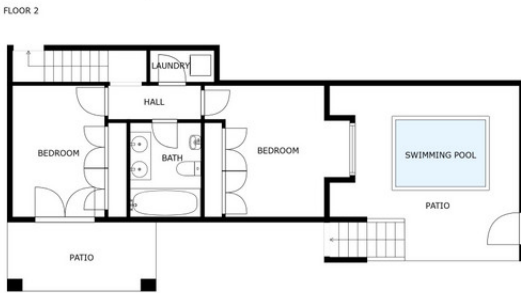

SIZES ARE APPROXIMATE, ACTUAL MAY VARY.