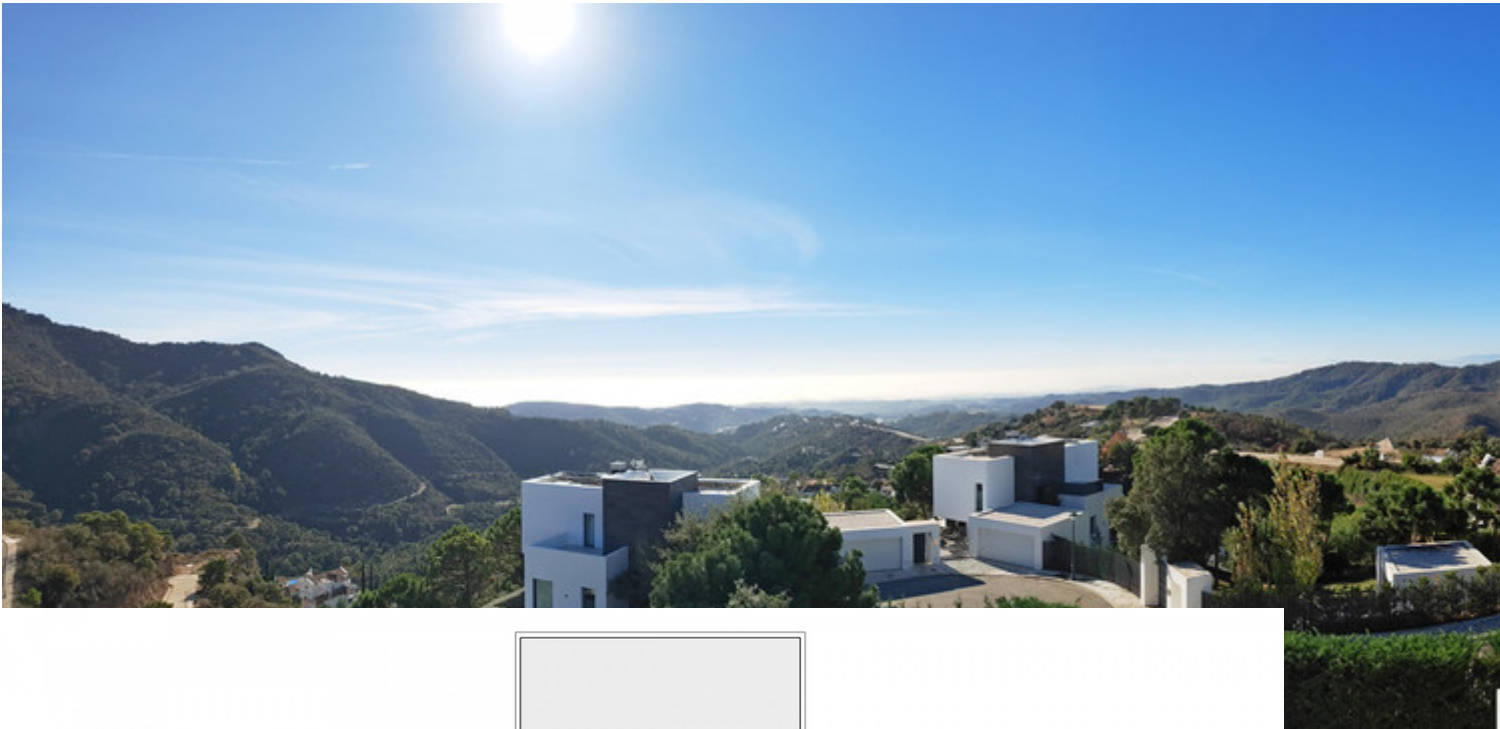

2

For Illustrative Purpose Only. May Not Be Perfectly To Scale.