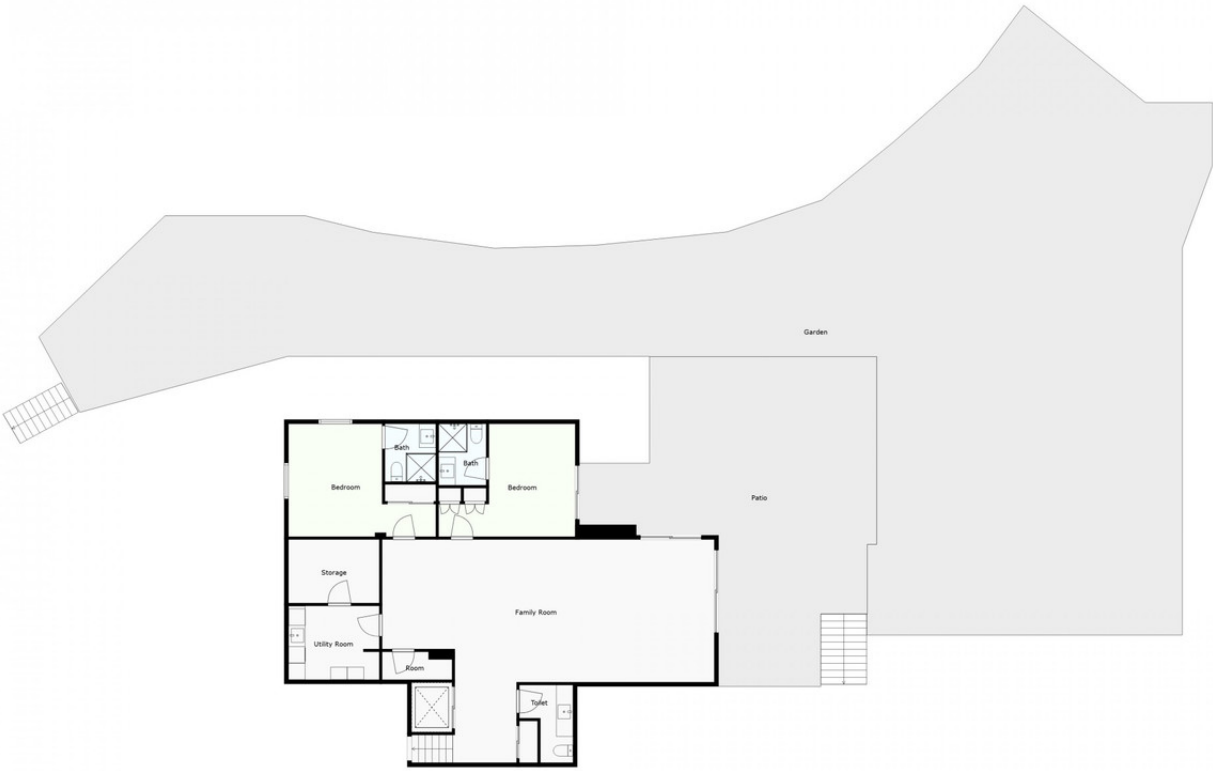

460 m2

2500 m2

Villa for sale in , Benahavis with 5 bedrooms, 5 bathrooms, 5 en suite bathrooms, 2 toilets and with orientation south, with private swimming pool, private garage (3 parking spaces) and private garden. Regarding property dimensions, it has 460 m² built and 2,500 m² plot. Has the following facilities mountainside, air conditioning, fully furnished, fully fitted kitchen, fireplace, storage room, alarm, solarium, security entrance, double glazing, video entrance, dining room, security service 24h, guest toilet, private terrace, kitchen equipped, living room, sea view, mountain view, automatic irrigation system, home automation system, laundry room, internet - wi-fi, covered terrace, 24h service, fitted wardrobes, gated community, lift, garden view, pool view, panoramic view, underfloor heating (bathrooms), close to golf, uncovered terrace, open plan kitchen, excellent condition, surveillance cameras and office room.

2

For Illustrative Purpose Only. May Not Be Perfectly To Scale.

1

For Illustrative Purpose Only. May Not Be Perfectly To Scale.

0

For Illustrative Purpose Only. May Not Be Perfectly To Scale.

-1

For Illustrative Purpose Only. May Not Be Perfectly To Scale.