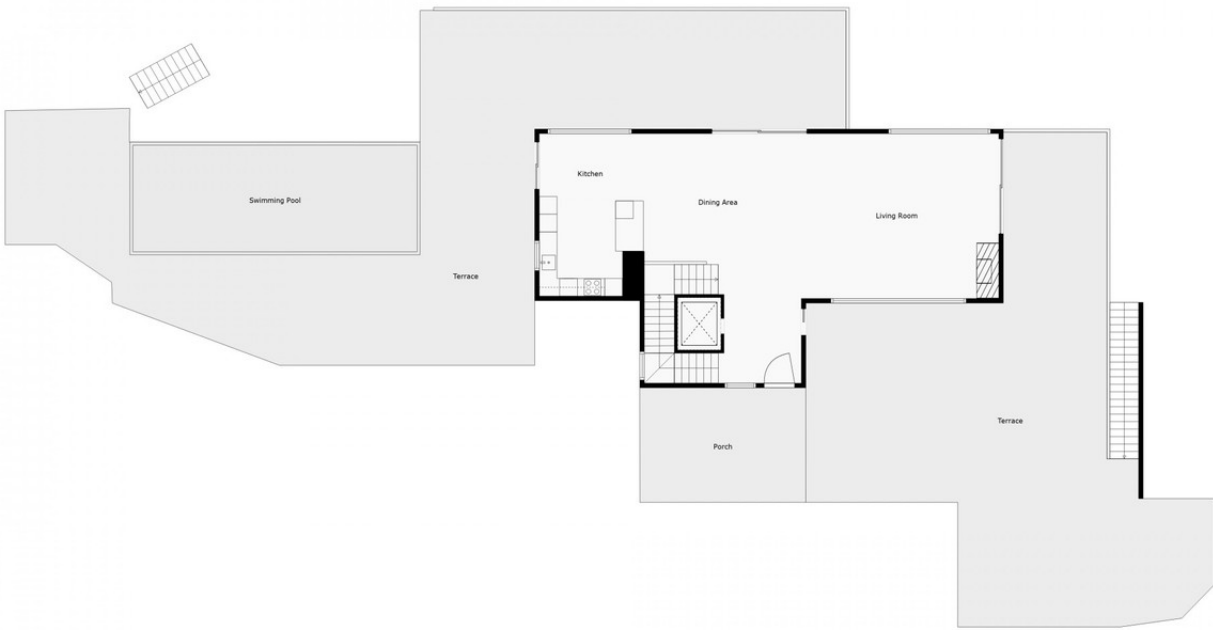

460 m2

2500 m2

Villa for sale in , Benahavis with 5 bedrooms, 5 bathrooms, 5 en suite bathrooms, 2 toilets and with orientation south, with private swimming pool, private garage (3 parking spaces) and private garden. Regarding property dimensions, it has 460 m² built and 2,500 m² plot. Has the following facilities mountainside, air conditioning, fully furnished, fully fitted kitchen, fireplace, storage room, alarm, solarium, security entrance, double glazing, video entrance, dining room, security service 24h, guest toilet, private terrace, kitchen equipped, living room, sea view, mountain view, automatic irrigation system, home automation system, laundry room, internet - wi-fi, covered terrace, 24h service, fitted wardrobes, gated community, lift, garden view, pool view, panoramic view, underfloor heating (bathrooms), close to golf, uncovered terrace, open plan kitchen, excellent condition, surveillance cameras and office room.

2

For Illustrative Purpose Only. May Not Be Perfectly To Scale.

1

For Illustrative Purpose Only. May Not Be Perfectly To Scale.

0

For Illustrative Purpose Only. May Not Be Perfectly To Scale.

-1

For Illustrative Purpose Only. May Not Be Perfectly To Scale.