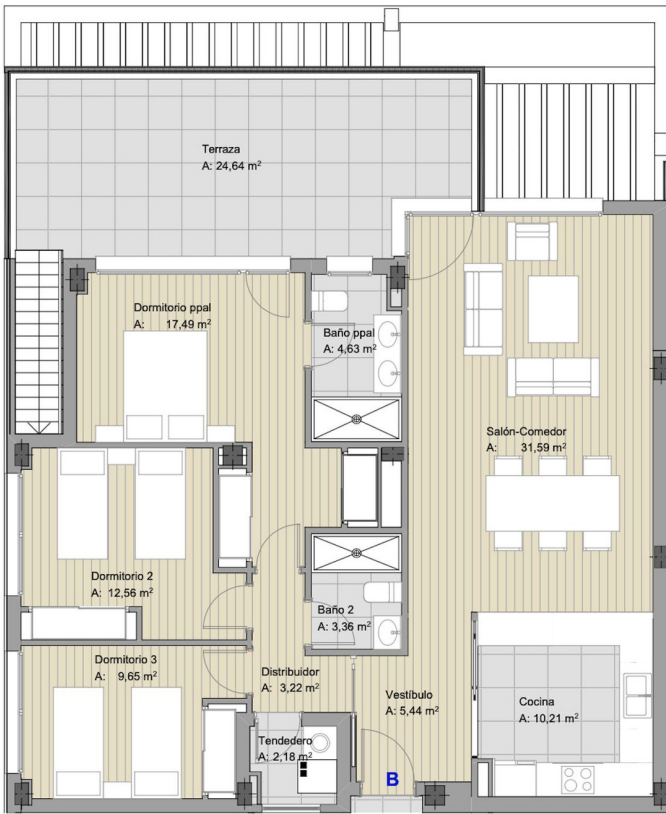

Ref.-ID: MIBGR4741765

Benahavís

Апартамент

3

2

135 m2

A 3 bedroom penthouse apartment located in Benahavis Village, within a secure and exclusive gated community. This modern, contemporary-style residence is beautifully furnished and offers a perfect blend of luxury and comfort. Boasting three tastefully decorated bedrooms 2 of which are en-suite, this penthouse provides ample space and privacy for you and your family. The open-plan living areas are designed to maximize natural light, creating a warm and inviting atmosphere ideal for both relaxation and entertaining. One of the standout features of this property is the large solarium, where you can enjoy breathtaking views of the mountains and surrounding countryside. The solarium is thoughtfully designed with comfortable seating and dining areas, as well as an outdoor BBQ area, making it perfect for hosting gatherings or simply enjoying a quiet evening under the stars. The grounds of the apartment complex are meticulously maintained, featuring lush gardens and a superb swimming pool where you can unwind and soak up the sun. This penthouse is a must-see for those seeking a high-quality living experience. It is an excellent investment opportunity for short-term letting or a luxurious family home. Don't miss the chance to own a piece of paradise in Riverside Benahavis Village. Contact us today to arrange a viewing.

бассейн

- ✓ Общий

Мебель

- ✓ По желанию

Парковка

- ✓ Подземная
- ✓ Гараж

Escala gráfica

e: 1/100

NIVEL 4

NIVEL 5