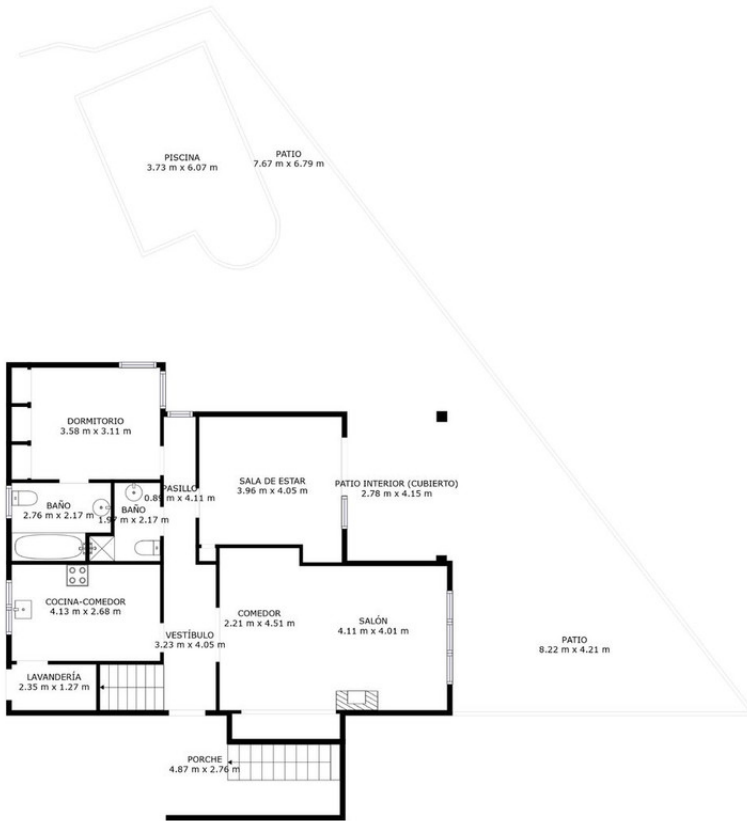

Detached House with Garden and Private Pool in Marbella Detached house with spacious garden and private pool, located in a very quiet area just 7 minutes from the heart of Marbella. The property is distributed over two floors plus a basement equipped with parking for two vehicles. The ground floor offers a spacious living room with fireplace, a dining room, and a living room that opens onto a beautiful garden, complete with an extensive pool offering total privacy. A generously sized kitchen-dining area, a master bedroom with private bathroom, and a toilet complete the ground floor. A wide staircase leads to the first floor, where you will find three bedrooms, each with a spacious terrace. Excellent location with easy access to the highway and freeway, and just 35 minutes from Malaga Airport. Overall, this residence is a cozy family home with plenty of character  
GROUND FLOOR: Spacious living room with integrated fireplace. Dining room Living room opening onto a beautiful garden Spacious kitchen-dining area Master bedroom with private bathroom Toilet UPPER FLOOR: 3 bedrooms with spacious terraces 1 bathroom 2 terraces (4x2.5m) 1 balcony (1x4.2m) Garage for two cars Large pool and well-maintained garden

LAS MEDIDAS Y DIMENSIONES SON APROXIMADAS, LAS REALES PUEDEN VARIAR.

LAS MEDIDAS Y DIMENSIONES SON APROXIMADAS, LAS REALES PUEDEN VARIAR.

LAS MEDIDAS Y DIMENSIONES SON APROXIMADAS, LAS REALES PUEDEN VARIAR.