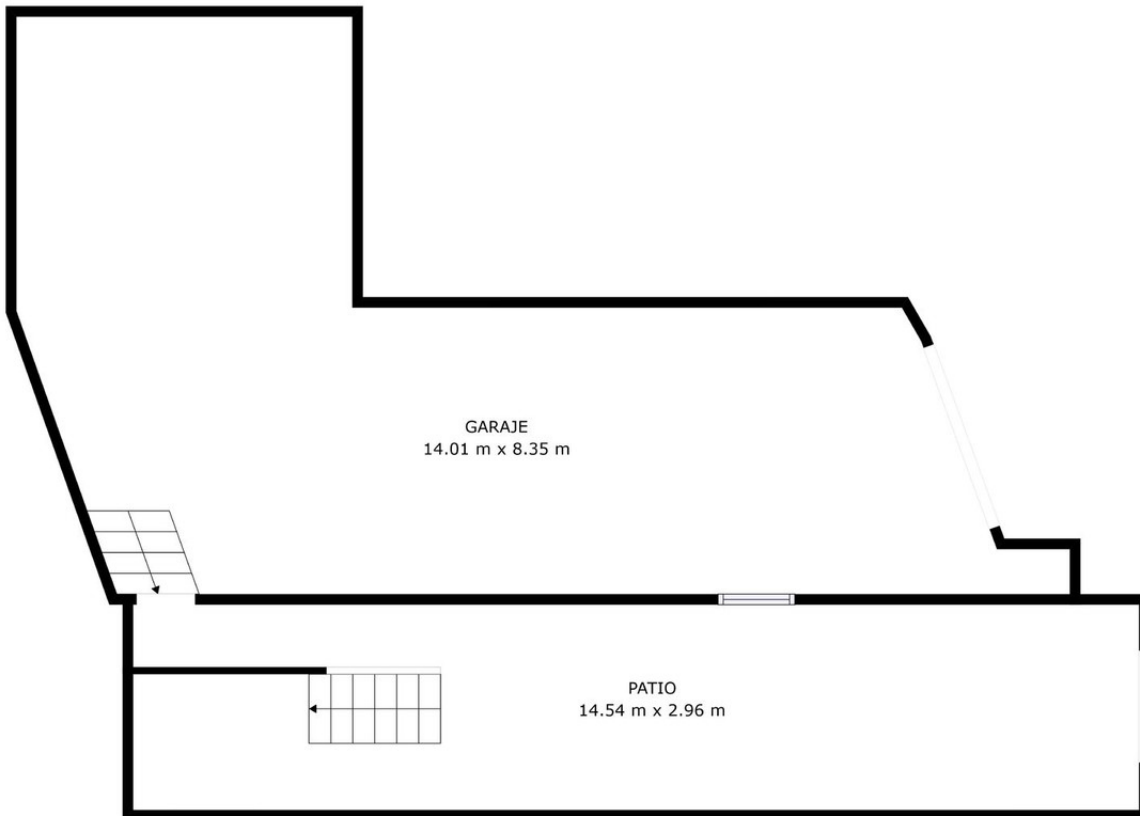

LAS MEDIDAS Y DIMENSIONES SON APROXIMADAS, LAS REALES PUEDEN VARIAR.