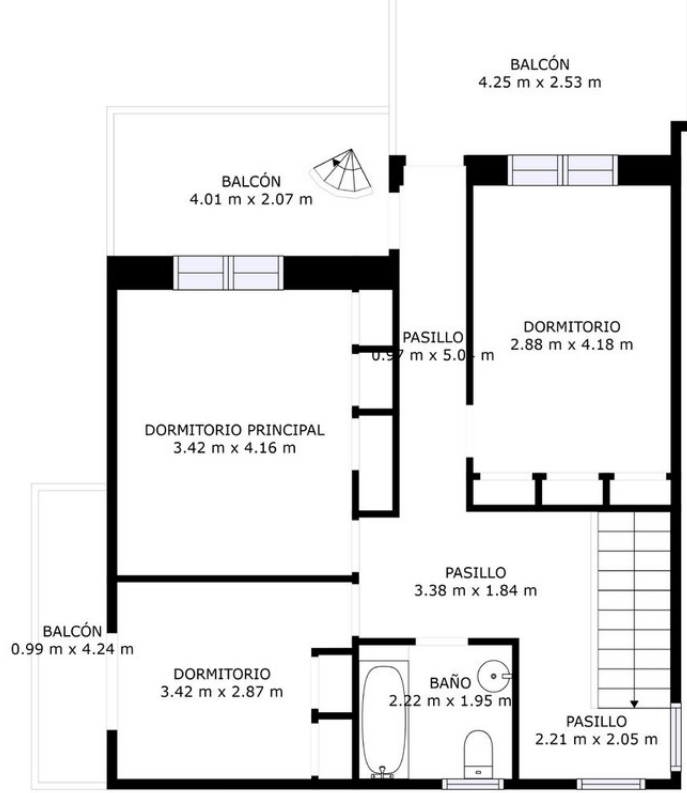

LAS MEDIDAS Y DIMENSIONES SON APROXIMADAS, LAS REALES PUEDEN VARIAR.