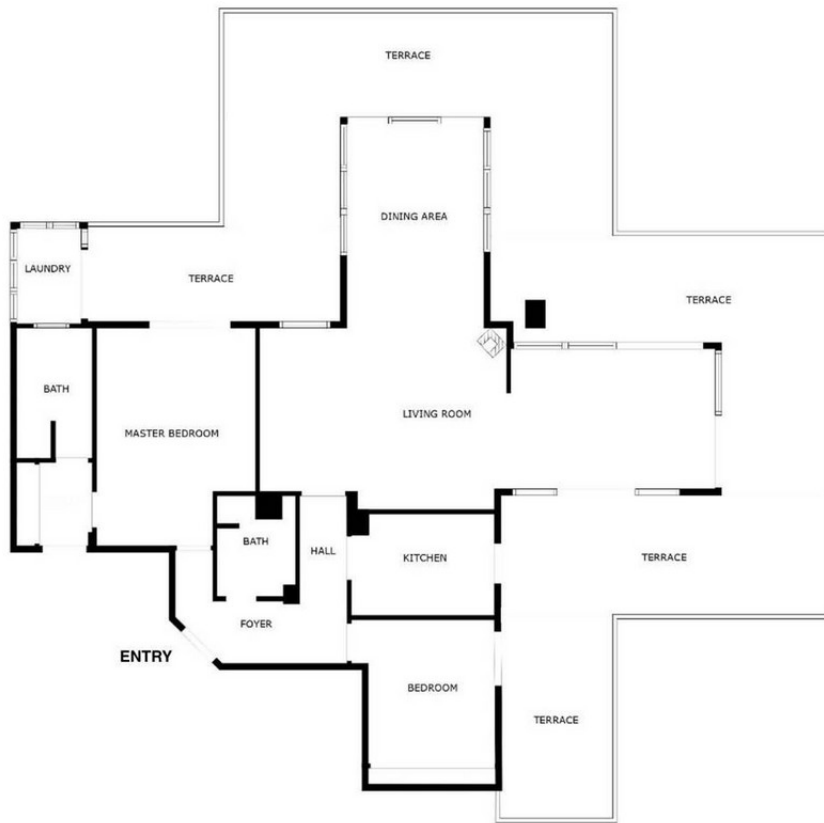

SIZES ARE APPROXIMATE, ACTUAL MAY VARY.