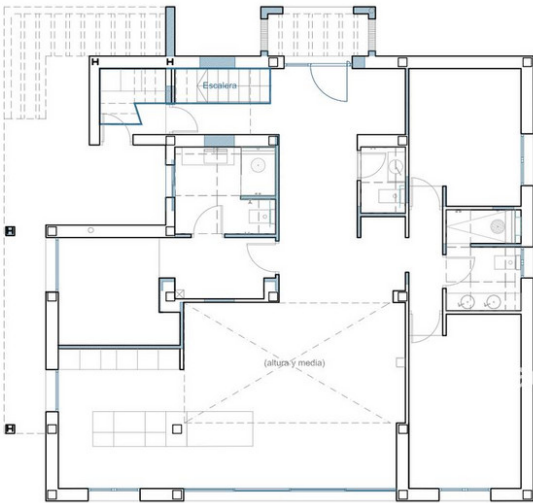

Ref.-ID: MIBGR4777612

New Golden Mile

Дом

4

3

270 m2

964 m2

A modern breeze of Mediterranean living offering beautiful sea views, at just 10 minutes drive from Puerto Banús and the beach. A hidden gem renovated to the highest standards, the villas is set in Paraiso Alto, one of the most desired residential areas in Benahavis. Distributed on two levels, this exquisite and super private villa has been inspired by Ibiza architecture. It is offering open living areas with floor-to-ceiling windows that flood the space with natural daylight and connect the interiors with the outdoor areas, surrounded by natural stone and lush vegetation. The villa comprises: open-plan living room with fireplace and dining area, fully fitted kitchen; 4 bedrooms (2 of which are en-suite), guest toilet; access to a covered terrace leading to the garden, infinity pool with integrated sun beds, sundeck, pergola with BBQ plus dining and chill out areas. The property offers under-floor heating in bathrooms and security system. Sunset terrace with a moonlight cinema ideal to relax while enjoying the beautiful sea views.

7b2ad3a8d9

7b2ad3a8d9

PLANTA BAJA

PLANTA PRIMERA