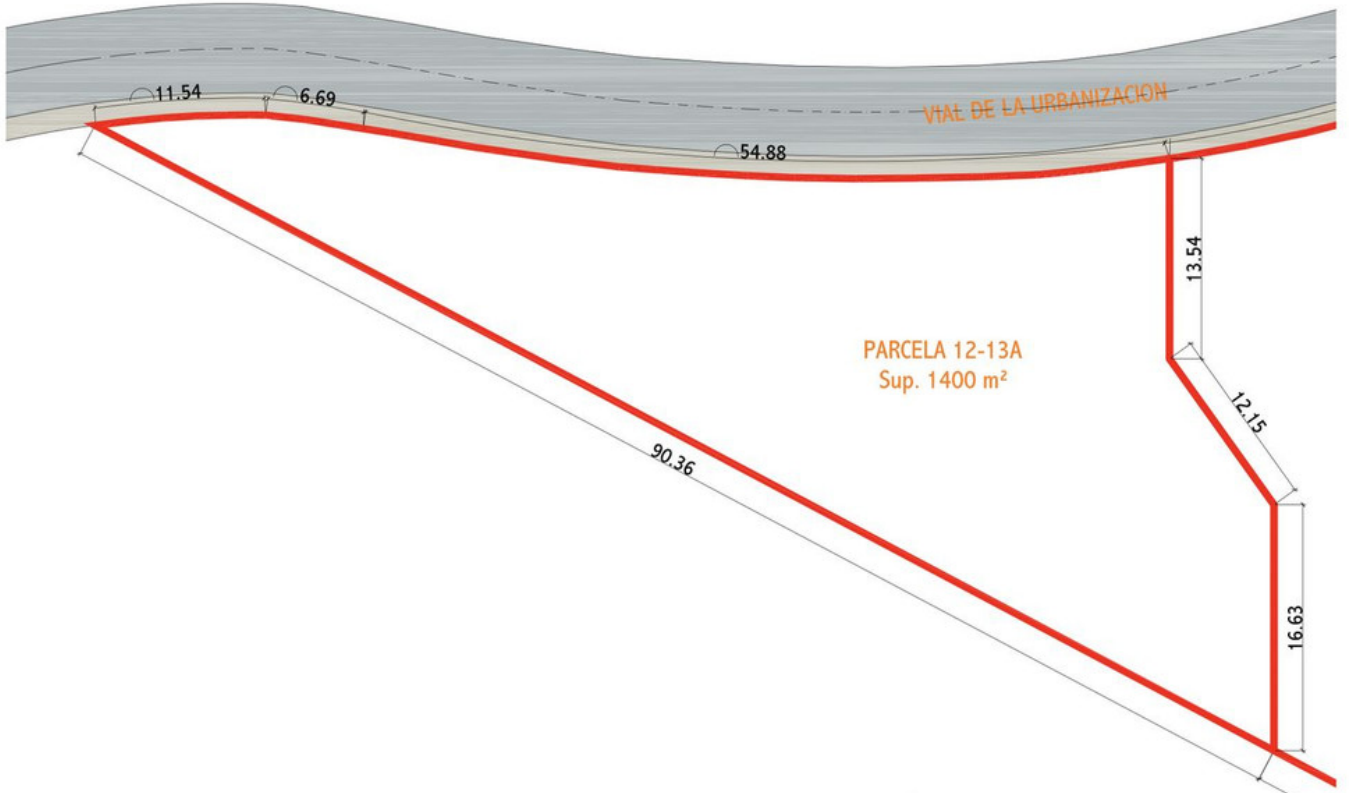

Продажа - Участок - Benahavís
749.000€

www.mibgroup.es
+34 661 89 71 88
info@mibgroup.es

Ref.-ID: MIBGR4808110

Benahavís

Участок

 544 m2

 1400 m2

Location: Benahavis, Puerto Del Almendro, gated community - La Resina with sea views and license to build in place. Spacious plot located in a privileged position, ideal for those seeking the best of both worlds: peace, tranquility, and panoramic views of the surrounding landscape, along with sea views, yet very close to all amenities. The proximity to San Pedro and Puerto Banús ensures easy and quick access to a wide range of services, shops, restaurants, and entertainment options. The development is distinguished by its high security standards, featuring barriers and surveillance cameras at the entrance, providing a safe and exclusive environment for its residents. Additionally, the area is surrounded by lush green spaces and natural trails, offering a perfect setting to enjoy outdoor activities and nature. This unique enclave combines the serenity of a tranquil retreat with the convenience of being close to everything needed for a comfortable and sophisticated life. Perfect for building your dream home in an environment of unparalleled luxury and security.

PROYECTO DE PARCELACION
URB. AMPLIACION PUERTO DEL ALMENDRO, PARC.12-13, BE